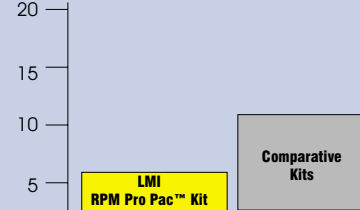

Kit Price as a Percentage (%) of Pump Price (graph 2)

LMI percentage is based on 1999 pricing of an A751-391TI pump and RPM-390/391 kit (graph 1) and C721-361TI pump and RPM-361 kit (graph 2). Comparative kit percentage is based on 1999 pricing of pump models with similar features and outputs.