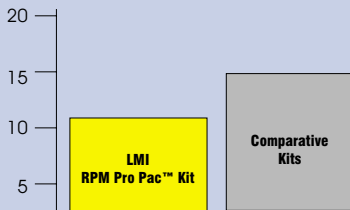

Significant Savings

The cost of an RPM Pro Pac™ kit is the lowest in the industry with respect to the cost of the pump. Each kit contains only those parts recommended for annual maintenance, minimizing the time and cost required for maintaining optimum pump performance. As a result, the overall cost of owning and maintaining an LMI pump is unmatched.

Kit Price as a Percentage (%) of Pump Price (graph 1)