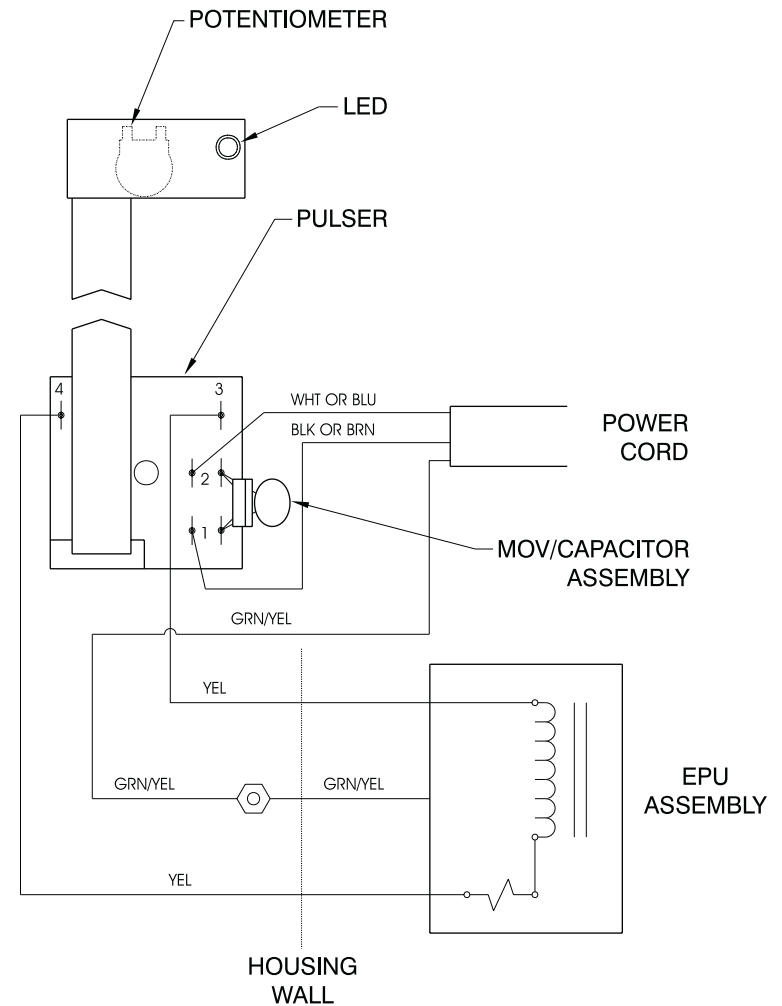

Series A1 Control Panel Detail

Series A1 Wiring Diagram

Series A1 Drive Assembly Parts List

NO	MODEL	PART NO	DESCRIPTION	QTY
1	A141, A151	36211	CONTROL PANEL ASM, 115V	1
	A143, A145, A147	36212	CONTROL PANEL ASM, 230-250V	1
	A153, A155, A157	36212	CONTROL PANEL ASM, 230-250V	1
	A161	36784	CONTROL PANEL ASM, 115V	1
	A163, A165, A167	36785	CONTROL PANEL ASM, 230-250V	1
	A171	36786	CONTROL PANEL ASM, 115V	1
	A173, A175, A177	36787	CONTROL PANEL ASM, 230-250V	1
	A181	36788	CONTROL PANEL ASM, 115V	1
A183, A185, A187	36789	CONTROL PANEL ASM, 230-250V	1	
2	A141	31915CE	EPU W/STROKE ADJ & DISK	1
	A143, A145, A147	31916CE	EPU W/STROKE ADJ & DISK	1
	A151	31911CE	EPU W/STROKE ADJ & DISK	1
	A153, A155, A157	31912CE	EPU W/STROKE ADJ & DISK	1
	A161	31913CE	EPU W/STROKE ADJ & DISK	1
	A163, A165, A167	31914CE	EPU W/STROKE ADJ & DISK	1
	A171	31917CE	EPU W/STROKE ADJ & DISK	1
	A173, A175, A177	31918CE	EPU W/STROKE ADJ & DISK	1
	A181	31919CE	EPU W/STROKE ADJ & DISK	1
	A183, A185, A187	31920CE	EPU W/STROKE ADJ & DISK	1
3	A141	28085CE	EPU W/DISK	1
	A143, A145, A147	28086CE	EPU W/DISK	1
	A151	27465CE	EPU W/DISK	1
	A153, A155, A157	27466CE	EPU W/DISK	1
	A161	27467CE	EPU W/DISK	1
	A163, A165, A167	27468CE	EPU W/DISK	1
	A171	29272CE	EPU W/DISK	1
	A173, A175, A177	29273CE	EPU W/DISK	1
	A181	29274CE	EPU W/DISK	1
	A183, A185, A187	29275CE	EPU W/DISK	1
4	A1	30803	GASKET	1
5	A1	30306	SCREW	8
6	A1	34497	O-RING	1