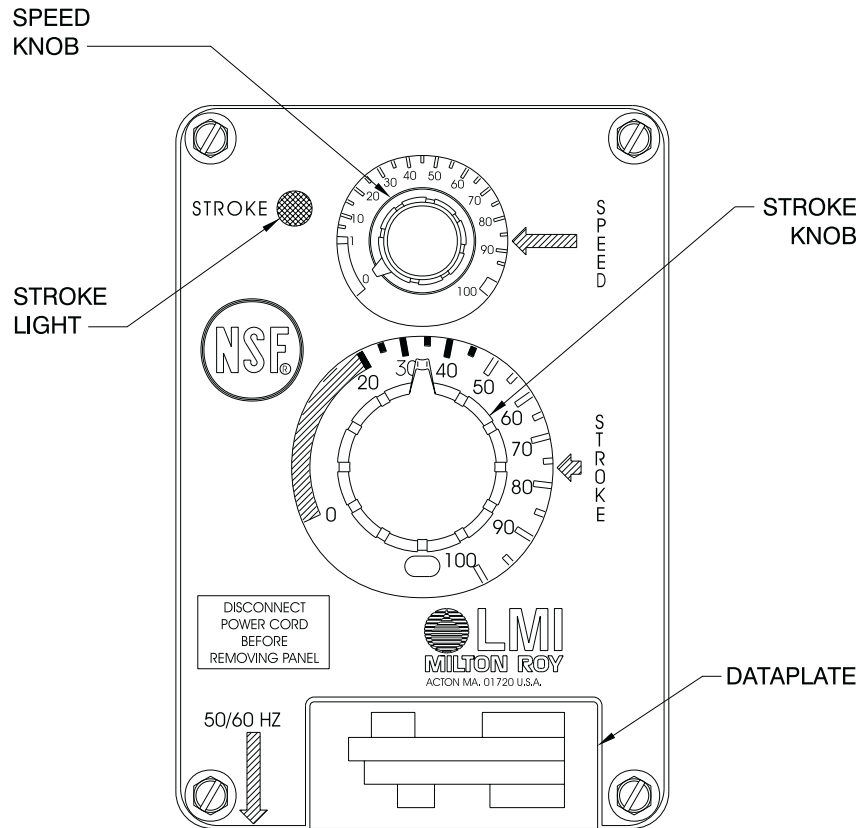

Series A1 Control Panel Detail

Series A1 Wiring Diagram

Series A1 Drive Assembly Parts List

NO	MODEL	PART NO	DESCRIPTION	QTY
1	A141, A151	36211	CONTROL PANEL ASM, 115V	1
	A143, A145, A147	36212	CONTROL PANEL ASM, 230-250V	1
	A153, A155, A157	36212	CONTROL PANEL ASM, 230-250V	1
	A161	36784	CONTROL PANEL ASM, 115V	1
	A163, A165, A167	36785	CONTROL PANEL ASM, 230-250V	1
	A171	36786	CONTROL PANEL ASM, 115V	1
	A173, A175, A177	36787	CONTROL PANEL ASM, 230-250V	1
	A181	36788	CONTROL PANEL ASM, 115V	1
A183, A185, A187	36789	CONTROL PANEL ASM, 230-250V	1	
2	A141	31915CE	EPU W/STROKE ADJ & DISK	1
	A143, A145, A147	31916CE	EPU W/STROKE ADJ & DISK	1
	A151	31911CE	EPU W/STROKE ADJ & DISK	1
	A153, A155, A157	31912CE	EPU W/STROKE ADJ & DISK	1
	A161	31913CE	EPU W/STROKE ADJ & DISK	1
	A163, A165, A167	31914CE	EPU W/STROKE ADJ & DISK	1
	A171	31917CE	EPU W/STROKE ADJ & DISK	1
	A173, A175, A177	31918CE	EPU W/STROKE ADJ & DISK	1
	A181	31919CE	EPU W/STROKE ADJ & DISK	1
	A183, A185, A187	31920CE	EPU W/STROKE ADJ & DISK	1
3	A141	28085CE	EPU W/DISK	1
	A143, A145, A147	28086CE	EPU W/DISK	1
	A151	27465CE	EPU W/DISK	1
	A153, A155, A157	27466CE	EPU W/DISK	1
	A161	27467CE	EPU W/DISK	1
	A163, A165, A167	27468CE	EPU W/DISK	1
	A171	29272CE	EPU W/DISK	1
	A173, A175, A177	29273CE	EPU W/DISK	1
	A181	29274CE	EPU W/DISK	1
	A183, A185, A187	29275CE	EPU W/DISK	1
4	A1	30803	GASKET	1
5	A1	30306	SCREW	8
6	A1	34497	O-RING	1