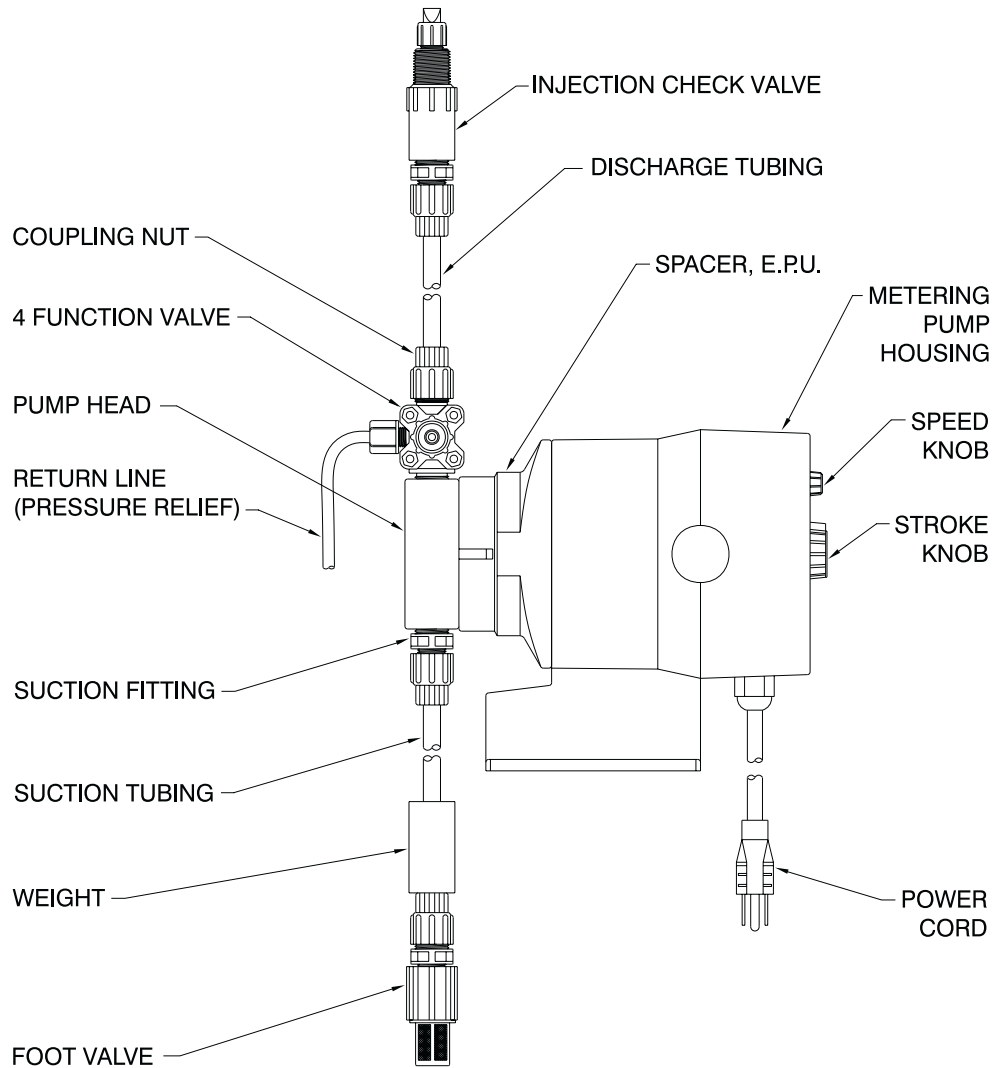

Instruction **Supplement**

Series A1

Electronic Metering Pump

Metering Pump Component Diagram

8 Post Office Square
Acton, MA 01720 USA
TEL: (508) 263-9800
FAX: (508) 264-9172
<http://www.lmipumps.com>