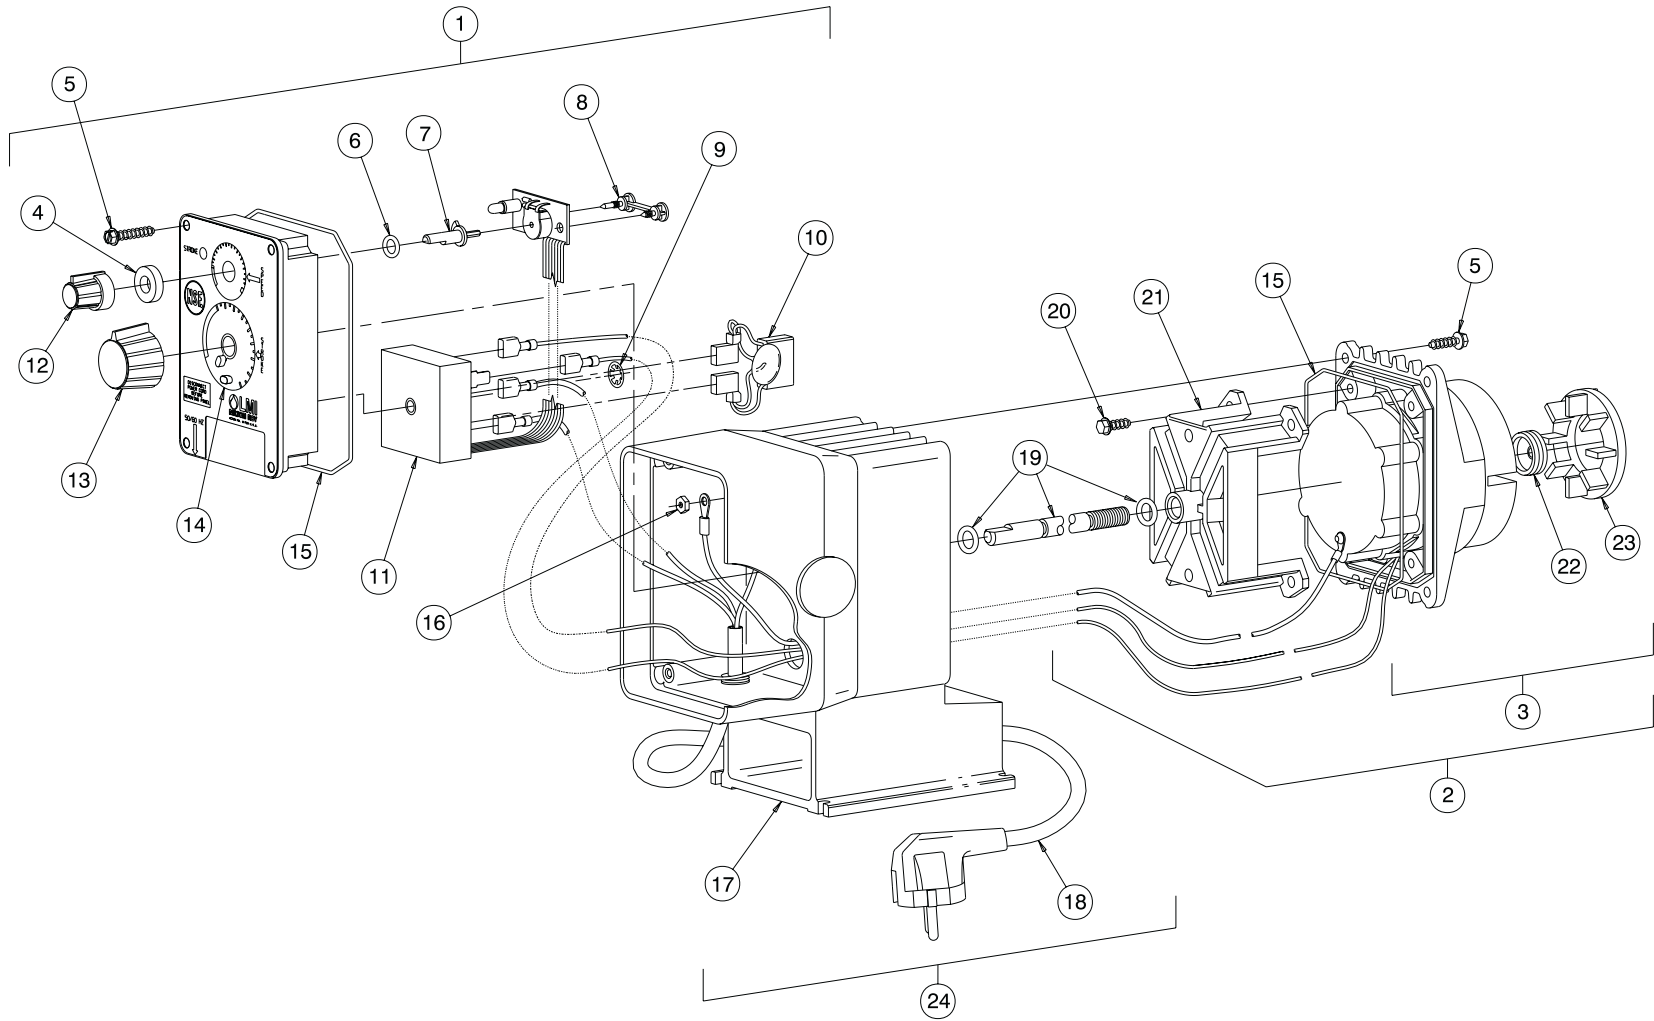

Series A1 Control Panel Detail

Series A1 Wiring Diagram

Series A1 Drive Assembly Parts List

NO	MODEL	PART NO	DESCRIPTION	QTY
1	A141, A151	36211	CONTROL PANEL ASM, 115V	1
	A143, A145, A147	36212	CONTROL PANEL ASM, 230-250V	1
	A153, A155, A157	36212	CONTROL PANEL ASM, 230-250V	1
	A161	36784	CONTROL PANEL ASM, 115V	1
	A163, A165, A167	36785	CONTROL PANEL ASM, 230-250V	1
	A171	36786	CONTROL PANEL ASM, 115V	1
	A173, A175, A177	36787	CONTROL PANEL ASM, 230-250V	1
	A181	36788	CONTROL PANEL ASM, 115V	1
A183, A185, A187	36789	CONTROL PANEL ASM, 230-250V	1	
2	A141	31915CE	EPU W/STROKE ADJ & DISK	1
	A143, A145, A147	31916CE	EPU W/STROKE ADJ & DISK	1
	A151	31911CE	EPU W/STROKE ADJ & DISK	1
	A153, A155, A157	31912CE	EPU W/STROKE ADJ & DISK	1
	A161	31913CE	EPU W/STROKE ADJ & DISK	1
	A163, A165, A167	31914CE	EPU W/STROKE ADJ & DISK	1
	A171	31917CE	EPU W/STROKE ADJ & DISK	1
	A173, A175, A177	31918CE	EPU W/STROKE ADJ & DISK	1
	A181	31919CE	EPU W/STROKE ADJ & DISK	1
	A183, A185, A187	31920CE	EPU W/STROKE ADJ & DISK	1
3	A141	28085CE	EPU W/DISK	1
	A143, A145, A147	28086CE	EPU W/DISK	1
	A151	27465CE	EPU W/DISK	1
	A153, A155, A157	27466CE	EPU W/DISK	1
	A161	27467CE	EPU W/DISK	1
	A163, A165, A167	27468CE	EPU W/DISK	1
	A171	29272CE	EPU W/DISK	1
	A173, A175, A177	29273CE	EPU W/DISK	1
	A181	29274CE	EPU W/DISK	1
	A183, A185, A187	29275CE	EPU W/DISK	1
4	A1	30803	GASKET	1
5	A1	30306	SCREW	8
6	A1	34497	O-RING	1