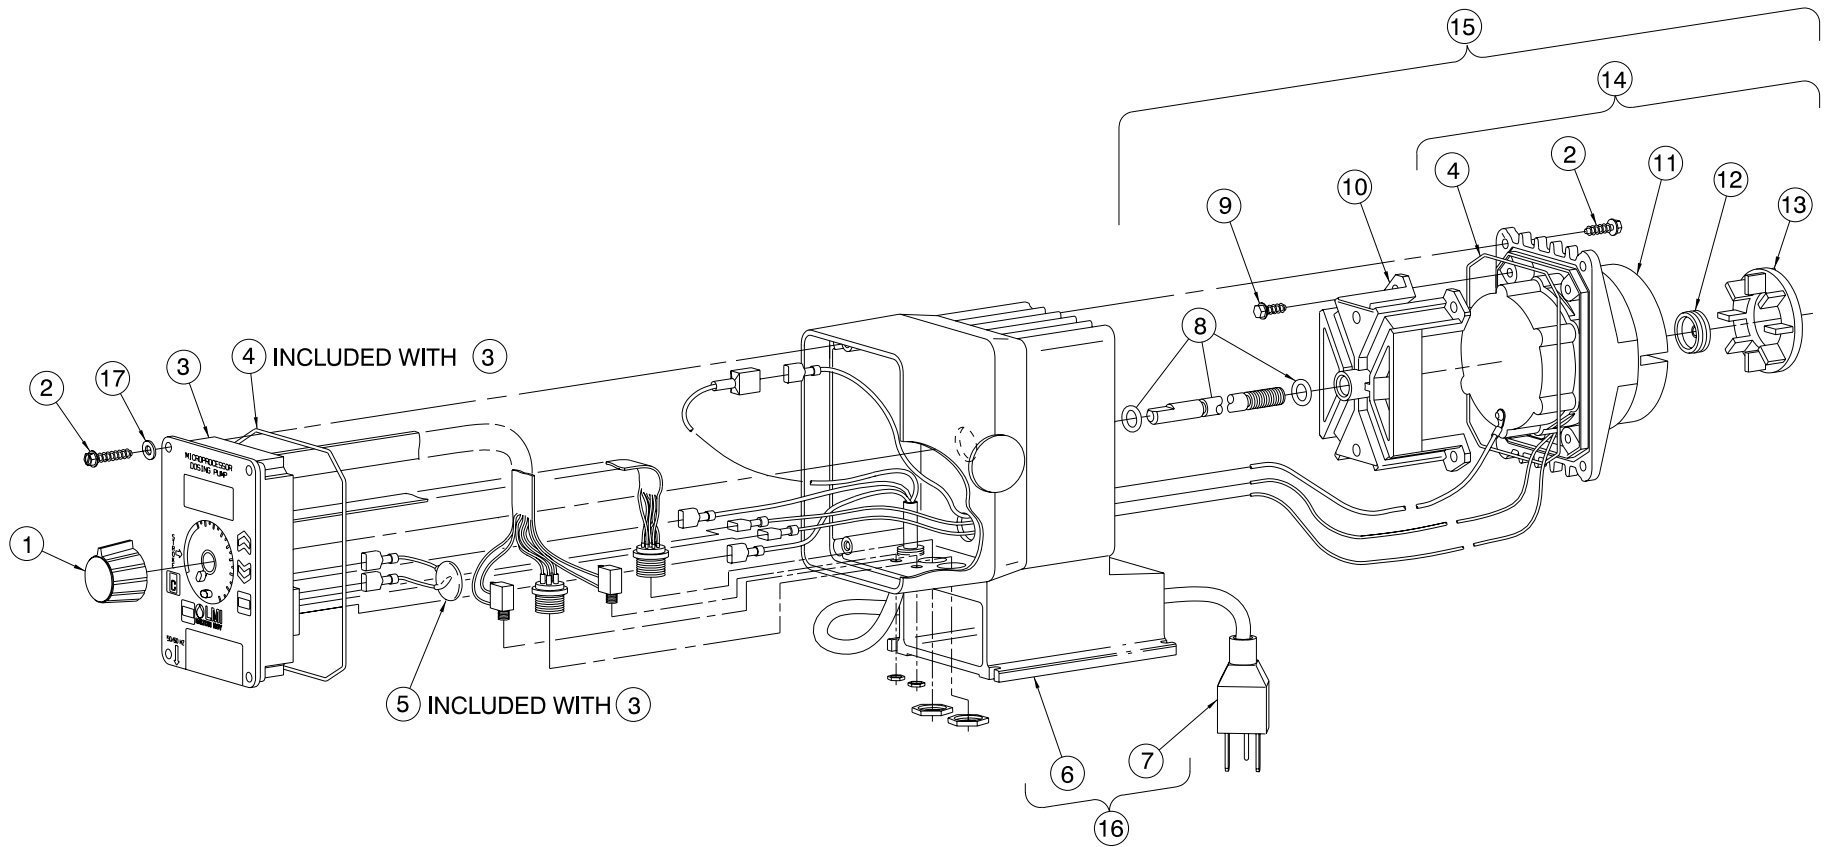

## SERIES A9 DRIVE ASSEMBLY PARTS LIST

Key No.	Model Series	Part No.	Description	Qty.
1	A9	31890	Knob	1
2	A9	30306	Screw	8
3	A941, A951	33756	Control Panel Assembly, 120V	1
	A942, A943, A945, A946, A947 A952, A953, A955, A956, A957	33755	Control Panel Assembly, 230V	1
	A961	33763	Control Panel Assembly, 120V	1
	A962, A963, A965, A966, A967	33764	Control Panel Assembly, 230V	1
	A971	33765	Control Panel Assembly, 120V	1
	A972, A973, A975, A976, A977	33766	Control Panel Assembly, 230V	1
4	A9	10166	O-Ring	2
5	A941, A951, A961, A971	10626	Varistor Assembly, 120V	1
	A942, A952, A962, A972 A943, A953, A963, A973 A945, A955, A965, A975 A946, A956, A966, A976 A947, A957, A967, A977	10627	Varistor Assembly, 230V	1
6	A9	33630	Housing	1
7	A941, A951, A961, A971	29033*	Power Cord Assembly, 120V	1
	A942, A952, A962, A972	29039	Power Cord Assembly, 230V	1
	A943, A953, A963, A973	29042	Power Cord Assembly, 220-240V DIN	1
	A945, A955, A965, A975	29044	Power Cord Assembly, 200-240V UK	1
	A946, A956, A966, A976	29046	Power Cord Assembly, 200-240V AUST	1
	A947, A957, A967, A977	29048	Power Cord Assembly, 200-240V SWISS	1
8	A9	31768	Adjustment Shaft Assembly	1
9	A9	32498	Screw	4
10	A9	26838	Stroke Bracket	1
11	A941, A951	32698	EPU, 120V	1
	A942, A943, A945, A946, A947 A952, A953, A955, A956, A957	32699		
	A961	32702	EPU, 230V	1
	A962, A963, A965, A966, A967	32703	EPU, 230V	1
	A971	32691	EPU, 120V	1
	A972, A973, A975, A976, A977	32692	EPU, 230V	1
12	A9	10973	Seal	1