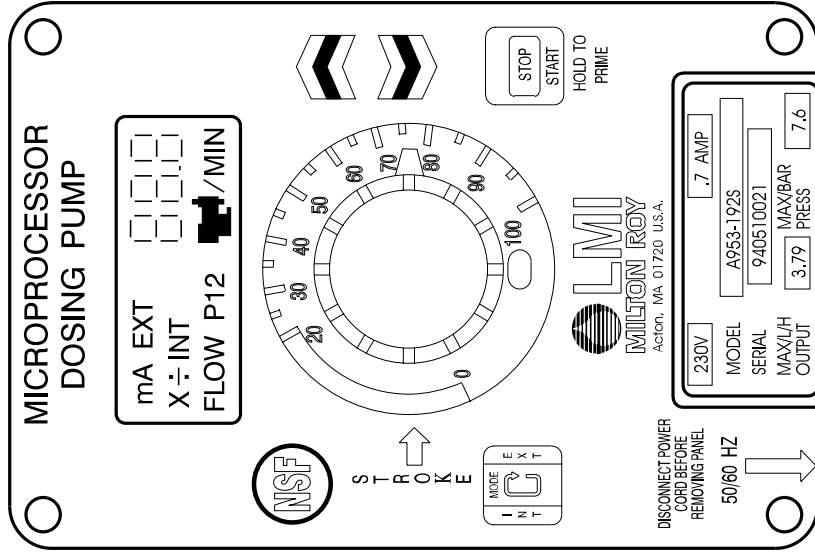

SERIES A9 CONTROL PANEL DETAIL