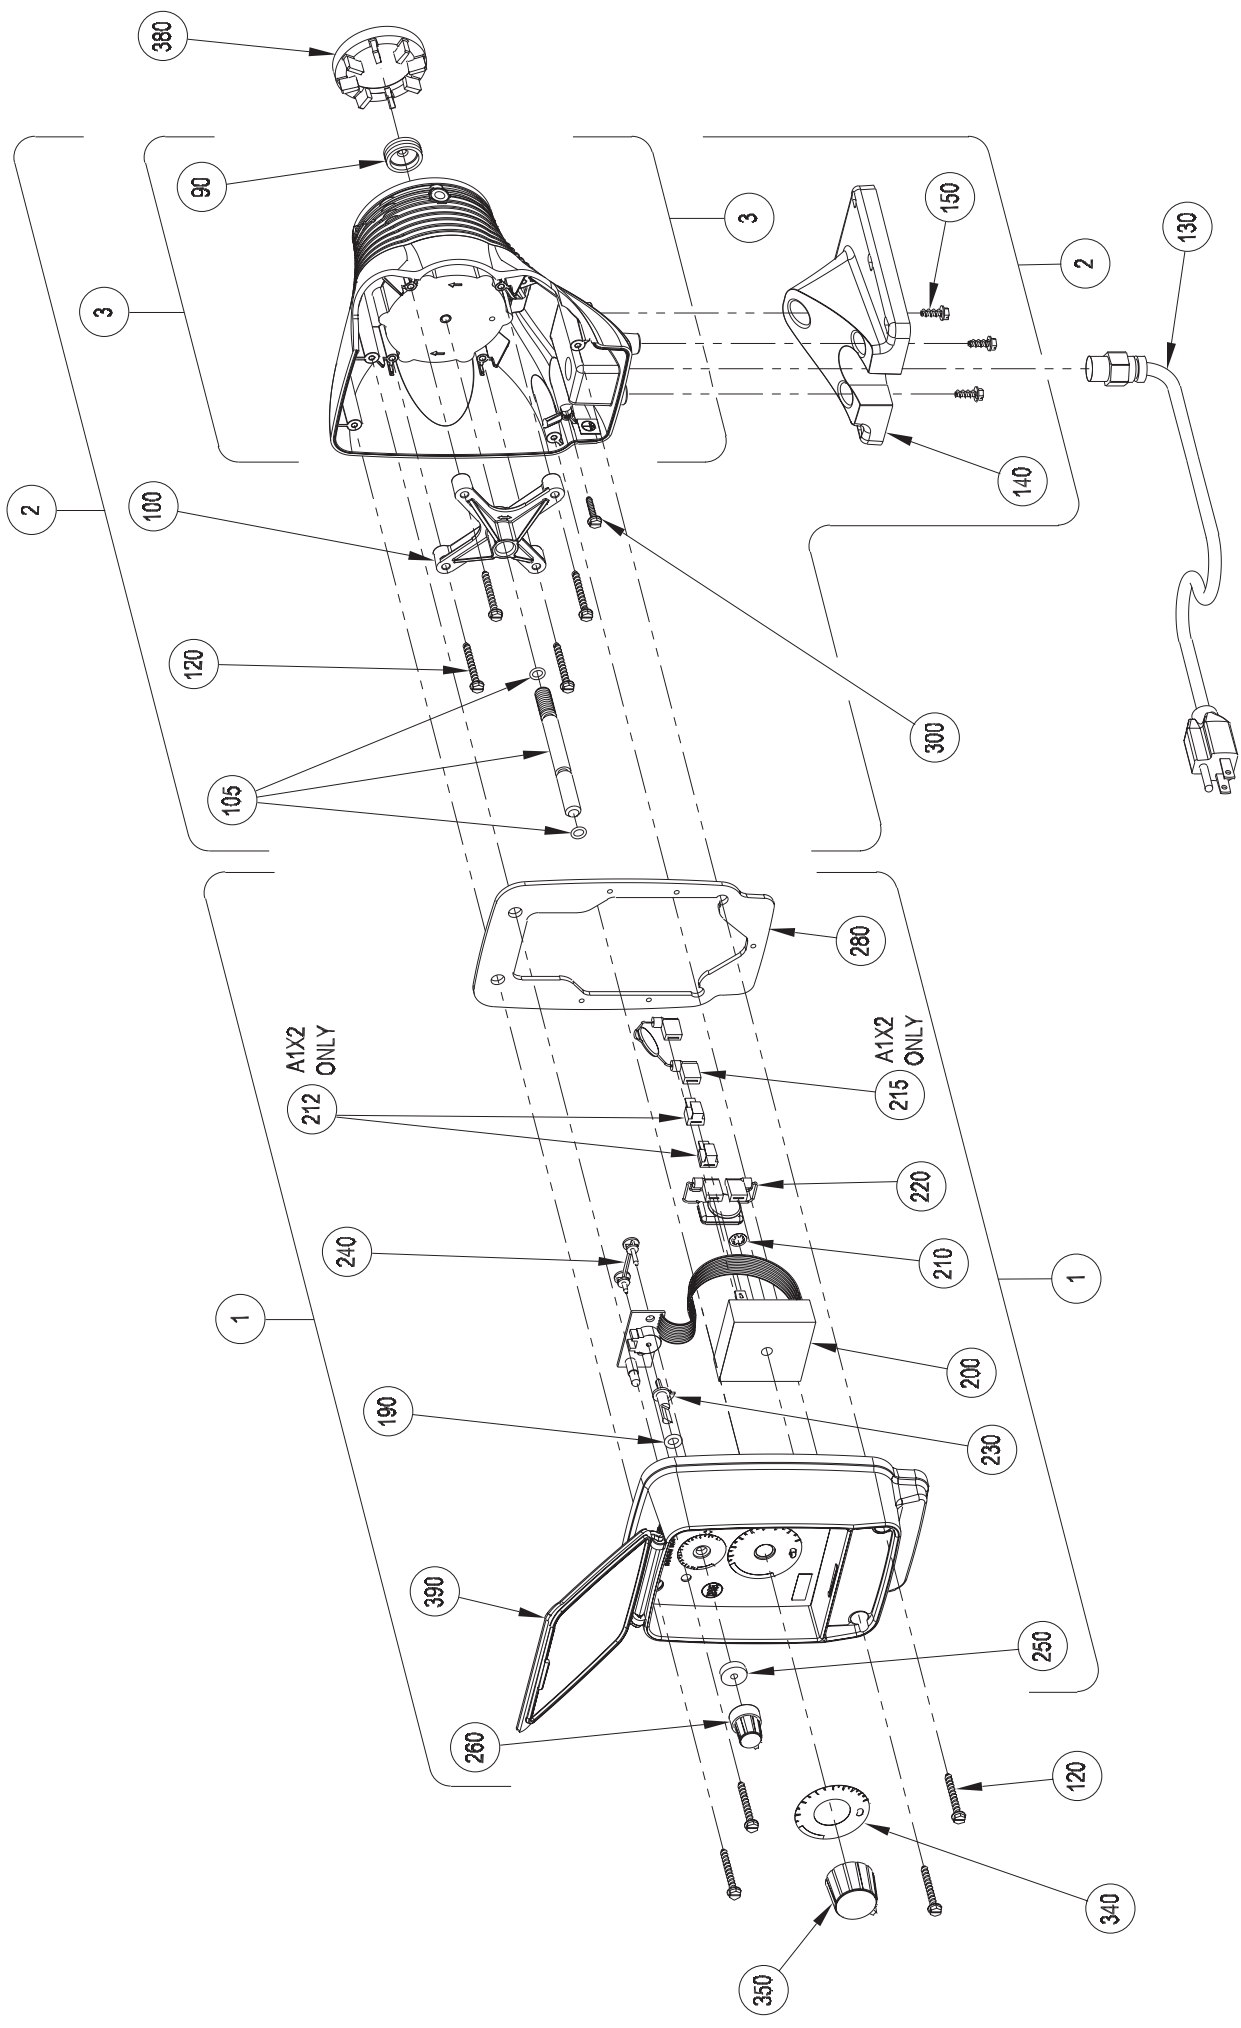

# Series AA1 Drive Assembly Exploded View Diagram

## Series AA1 Drive Assembly Parts List

Key No.	Model Series	Part No.	Description	Qty.
1	AA141, AA151, AA161, AA171, AA181	48013	Control Panel Assembly, 115V	1
	AA142, AA152, AA162, AA172, AA182	48014	Control Panel Assembly, 230V US	1
	AA143, AA145, AA146, AA147			
	AA153, AA155, AA156, AA157			
	AA163, AA165, AA166, AA167	48015	Control Panel Assembly, 230-250V	1
	AA173, AA175, AA176, AA177			
	AA183, AA185, AA186, AA187			
	AA141, AA151	48034	EPU w/ Stroke Adjustment, 115V	1
	AA142, AA143, AA145, AA146, AA147			
	AA152, AA153, AA155, AA156, AA157	48035	EPU w/ Stroke Adjustment, 230-250V	1
2	AA161	48036	EPU w/ Stroke Adjustment, 115V	1
	AA162, AA163, AA165, AA166, AA167	48037	EPU w/ Stroke Adjustment, 230-250V	1
	AA171, AA181	48038	EPU w/ Stroke Adjustment, 115V	1
	AA172, AA173, AA175, AA176, AA177			
	AA182, AA183, AA185, AA186, AA187	48039	EPU w/ Stroke Adjustment, 230-250V	1
	AA141, AA151	48025	EPU, 115V	1
	AA142, AA143, AA145, AA146, AA147	48026	EPU, 230-250V	1
3	AA152, AA153, AA155, AA156, AA157			
	AA161	48027	EPU, 115V	1
	AA162, AA163, AA165, AA166, AA167	48028	EPU, 230-250V	1
	AA171, AA181	48029	EPU, 115V	1
	AA172, AA173, AA175, AA176, AA177			
	AA182, AA183, AA185, AA186, AA187	48030	EPU, 230-250V	1
90	AA1	10973	Seal	1
100	AA1	38886	Stroke Adjustment Bracket	1
105	AA1	48012	Stroke Adjustment Shaft Assembly	1
120	AA1	41227	Screw	8