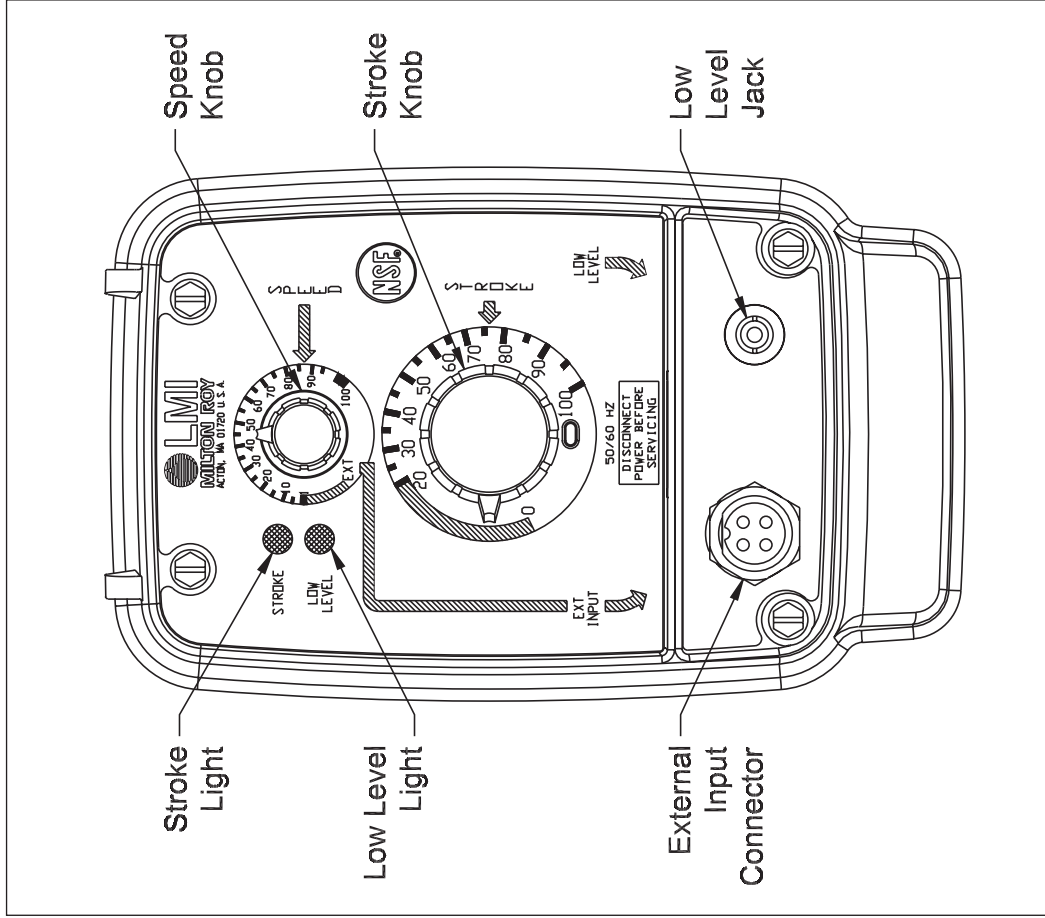

Series AA7 Control Panel Detail