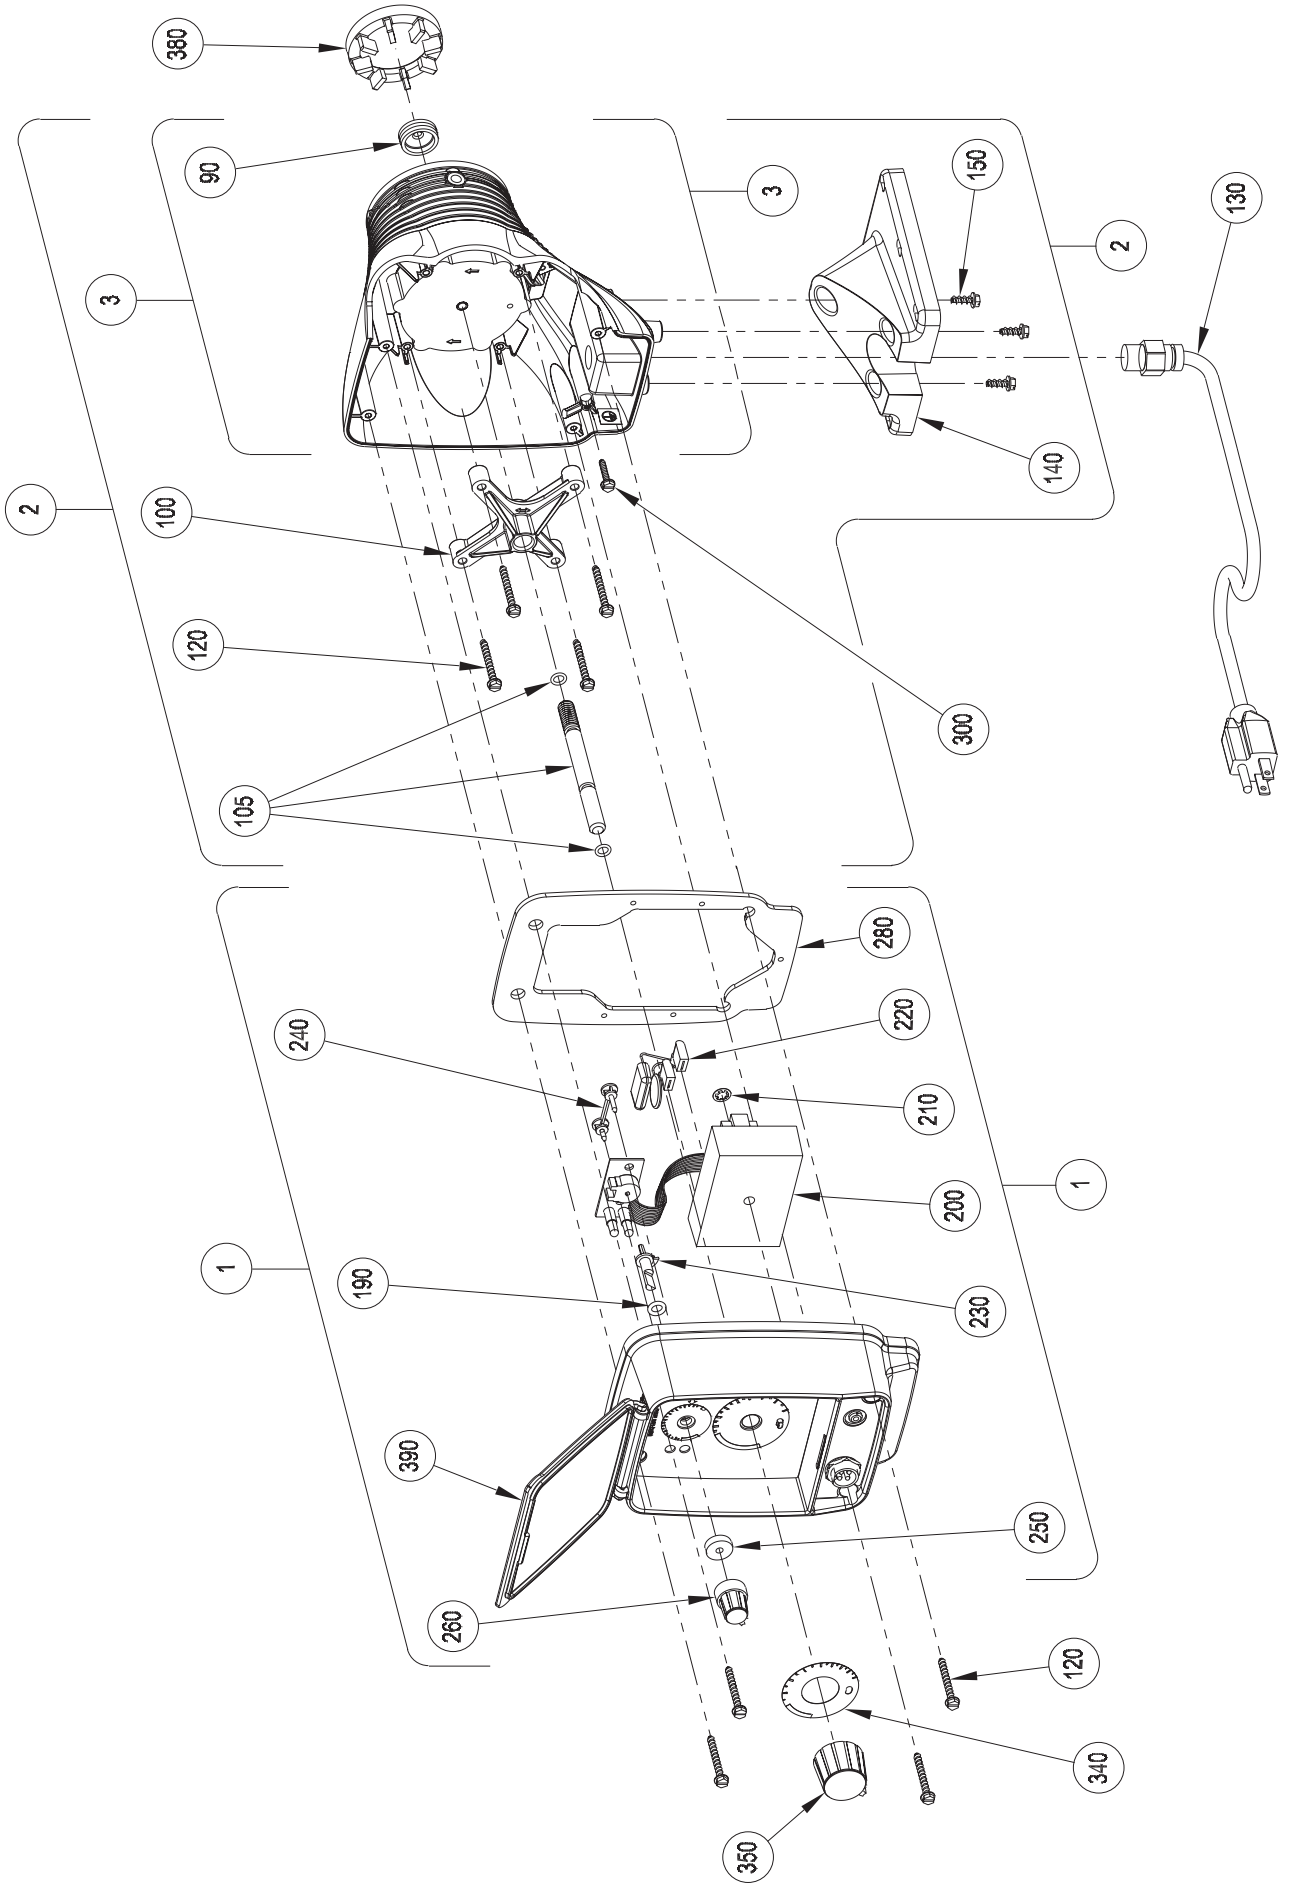

1975.A 08/03

Series AA7 Drive Assembly Exploded View Diagram

Series AA7 Drive Assembly Parts List

Key No.	Model Series	Part No.	Description	Qty.					
1	AA741, AA751, AA761, AA771, AA781	48016	Control Panel Assembly, 115V	1					
	AA742, AA752, AA762, AA772, AA782	48017	Control Panel Assembly, 230-250V	1					
	AA743, AA753, AA763, AA773, AA783								
	AA745, AA755, AA765, AA775, AA785								
	AA746, AA756, AA766, AA776, AA786								
	AA747, AA757, AA767, AA777, AA787								
	AA741, AA751								
	AA742, AA743, AA745, AA746, AA747								
	AA752, AA753, AA755, AA756, AA757								
	AA761								
2	AA762, AA763, AA765, AA766, AA767	48034	EPU w/ Stroke Adjustment, 115V	1					
	AA771, AA781	48035	EPU w/ Stroke Adjustment, 230-250V	1					
	AA772, AA773, AA775, AA776, AA777	48036	EPU w/ Stroke Adjustment, 115V	1					
	AA782, AA783, AA785, AA786, AA787	48037	EPU w/ Stroke Adjustment, 230-250V	1					
	AA741, AA751	48038	EPU w/ Stroke Adjustment, 115V	1					
	AA742, AA743, AA745, AA746, AA747	48039	EPU w/ Stroke Adjustment, 230-250V	1					
	AA752, AA753, AA755, AA756, AA757	48025	EPU, 115V	1					
	AA761	48026	EPU, 230-250V	1					
3	AA762, AA763, AA765, AA766, AA767	48027	EPU, 115V	1					
	AA771, AA781	48028	EPU, 230-250V	1					
	AA772, AA773, AA775, AA776, AA777	48029	EPU, 115V	1					
	AA782, AA783, AA785, AA786, AA787	48030	EPU, 230-250V	1					
	AA7	10973	Seal	1					
	AA7	38886	Stroke Adjustment Bracket	1					
	AA7	48012	Stroke Adjustment Shaft Assembly	1					
	AA7	41227	Screw	8					
130	AA741, AA751, AA761, AA771, AA781	29033CE	Power Cord Assembly, 115V	1					
	AA742, AA752, AA762, AA772, AA782	29039CE	Power Cord Assembly, 230V US	1					
	AA743, AA753, AA763, AA773, AA783	29042CE	Power Cord Assembly, 230V DIN	1					
	AA745, AA755, AA765, AA775, AA785	29044CE	Power Cord Assembly, 240V UK	1					
Key No.	Model Series	Part No.	Description	Qty.					
					140	AA7	37879	Foot	1
					150	AA7	38199	Screw	3
					190	AA7	34497	O-Ring	1
						AA741, AA751, AA761, AA771, AA781	37734	Pulser, 120V	1
					200	AA742, AA752, AA762, AA772, AA782 AA743, AA753, AA763, AA773, AA783 AA745, AA755, AA765, AA775, AA785 AA746, AA756, AA766, AA776, AA786 AA747, AA757, AA767, AA777, AA787	37735	Pulser, 230-250V	1
					210	AA7	10422	Retaining Ring	1
						AA741, AA751, AA761, AA771, AA781	35243	MOV and Capacitor Assy, 115V	1
					220	AA742, AA752, AA762, AA772, AA782 AA743, AA753, AA763, AA773, AA783 AA745, AA755, AA765, AA775, AA785 AA746, AA756, AA766, AA776, AA786 AA747, AA757, AA767, AA777, AA787	35237	MOV and Capacitor Assy, 230-250V	1
					230	AA7	35743	Speed Shaft	1
					240	AA7	35744	Dual Pin	1
					250	AA7	30803	Gasket	1
					260	AA7	30709	Speed Knob	1
					280	AA7	38887	Gasket	1
					300	AA7	41244	Screw	1
						AA76	30374	Stroke Dial	1
					340	AA77	29269	Stroke Dial	1
						AA78	29268	Stroke Dial	1
					350	AA7	31890	Stroke Knob Assembly	1
	AA74, AA77	29445	Disk, 0.5	1					
380	AA75, AA78	29437	Disk, 0.9	1					
	AA76	29442	Disk, 1.8	1					
390	AA7	37974	Cover	1					