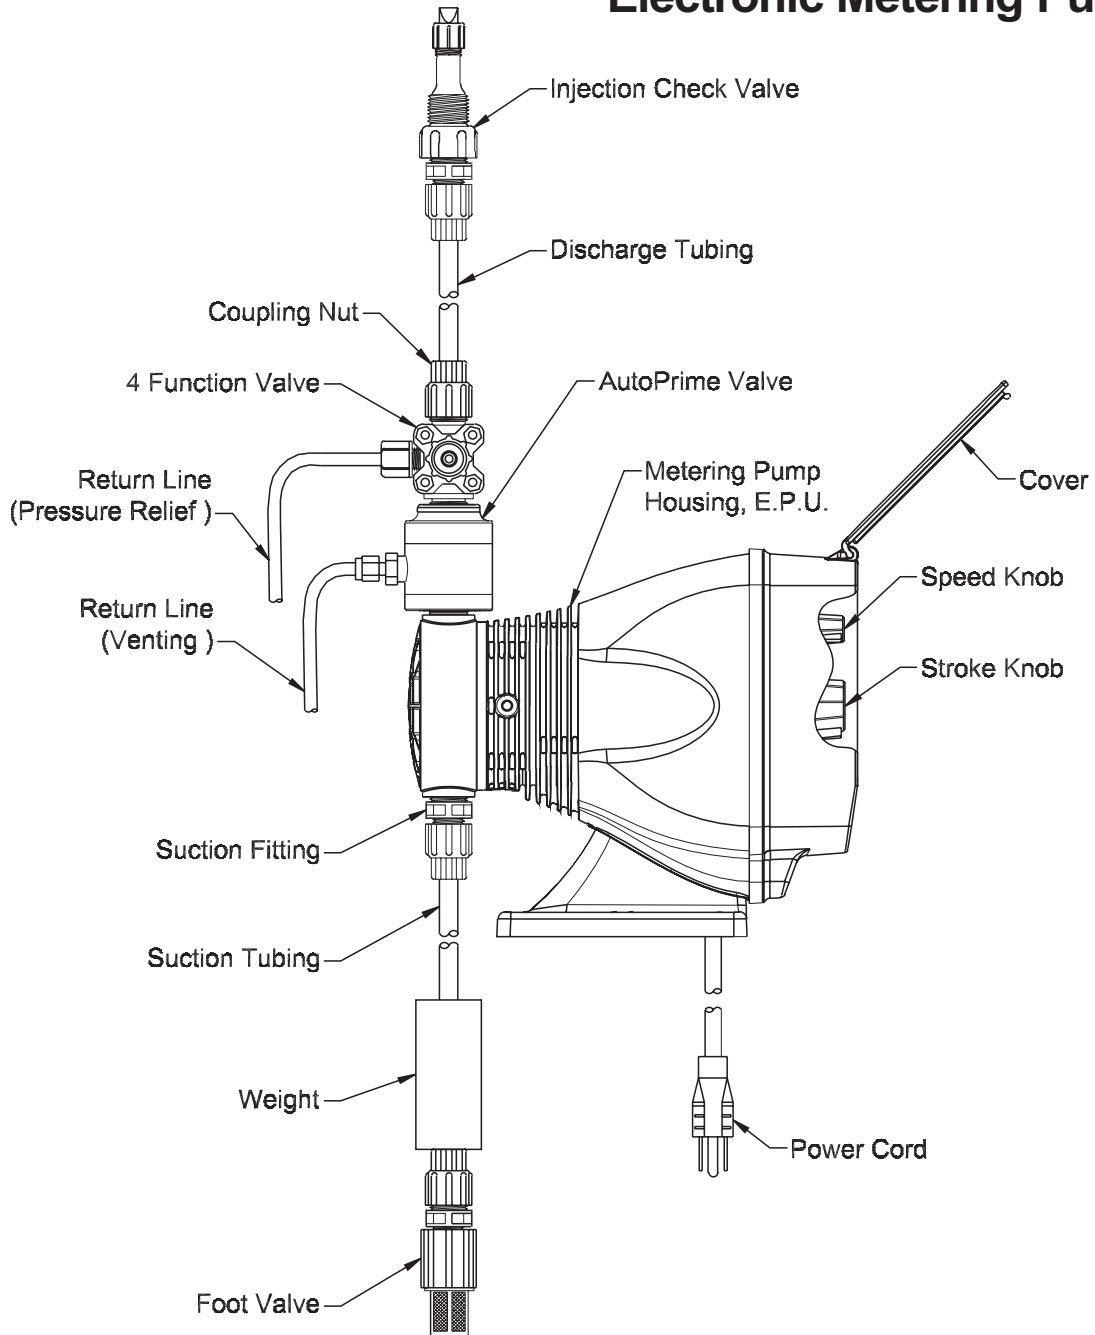

Instruction Supplement

Series AA7

Electronic Metering Pump

Metering Pump Component Diagram

201 Ivyland Road
Ivyland, PA 18974 USA
TEL: (215) 293-0401
FAX: (800) 327-7563
<http://www.lmipumps.com>

ISO 9001 Certified

1975.A 08/03