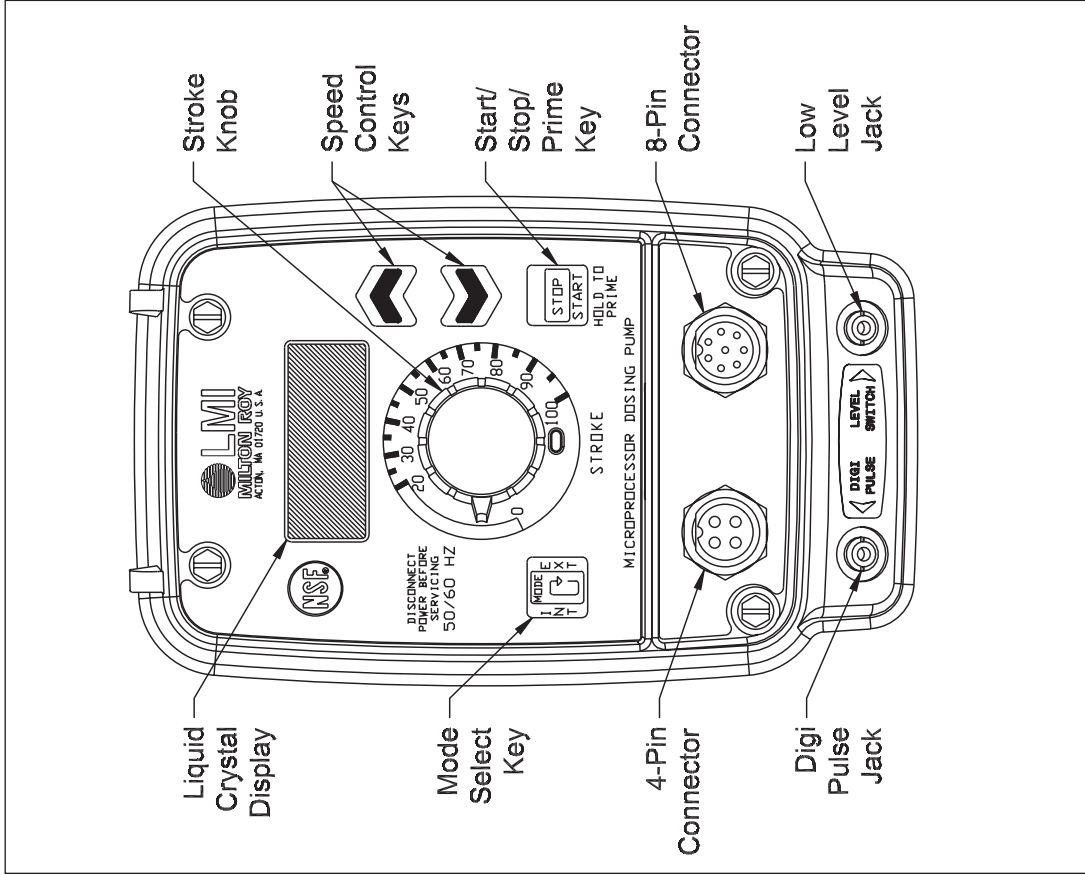

Series AA9 Control Panel Detail