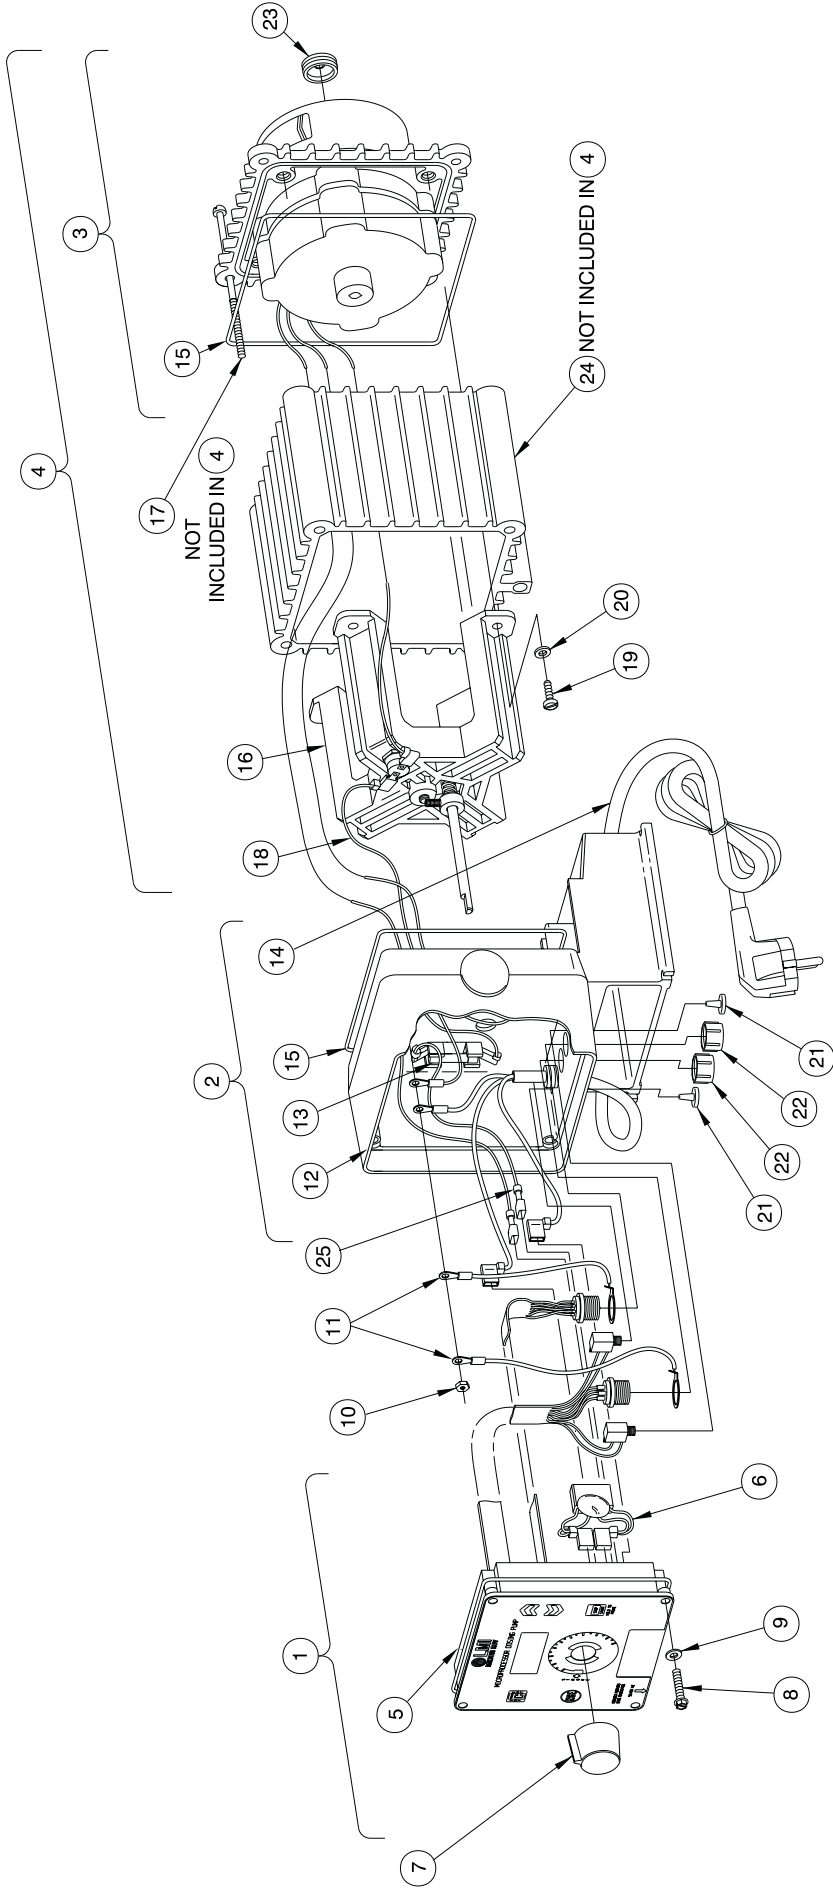

## Series B9 Drive Assembly Parts List

KEY NO	MODEL SERIES	PART NO.	DESCRIPTION	QTY.
1	B911	35901CE	Control Panel Assembly, 120V	1
	B921, B931, B941	35895CE	Control Panel Assembly, 120V	1
	B912, B913, B915, B916, B917	35954CE	Control Panel Assembly, 230V	1
	B922, B923, B925, B926, B927	35953CE	Control Panel Assembly, 230V	1
	B932, B933, B935, B936, B937			
	B942, B943, B945, B946, B947			
2	B911, B921, B931, B941	35949CE	Housing Assembly, 120V	1
	B912, B922, B932, B942	35955CE	Housing Assembly, 230V	1
	B913, B923, B933, B943	35950CE	Housing Assembly, 220-240V/DIN	1
	B915, B925, B935, B945	35951CE	Housing Assembly, 220-240V/UK	1
	B916, B926, B936, B946	35956CE	Housing Assembly, 220-240V/AUST	1
	B917, B927, B937, B947	35952CE	Housing Assembly, 220-240C SWISS	1
	B911, B921	26893CE	EPU and Spacer Assembly	1
	B912, B913, B915, B916, B917	26894CE		
	B922, B923, B925, B926, B927			
	B932, B933, B935, B936, B937			
B942, B943, B945, B946, B947				
3	B911, B921	31927CE	EPU & Spacer Assembly w/Stroke Adj.	1
	B912, B913, B915, B916, B917	31928CE		
	B922, B923, B925, B926, B927			
	B731	31929CE		
	B932, B933, B935, B936, B937	31930CE		
	B941	31931CE		
	B942, B943, B945, B946, B947	31932CE		
	B9	10166	O-Ring	1
	B911, B921, B931, B941	35254	Varistor Assembly, 120V	1
	B912, B913, B915, B916, B917	35255	Varistor Assembly, 230V	1
B922, B923, B925, B926, B927				
B932, B933, B935, B936, B937				
B942, B943, B945, B946, B947				
7	B9	31891	Stroke Knob	1
8	B9	30306	Screw, Self Tapping	4
9	B9	33889	Washer	4