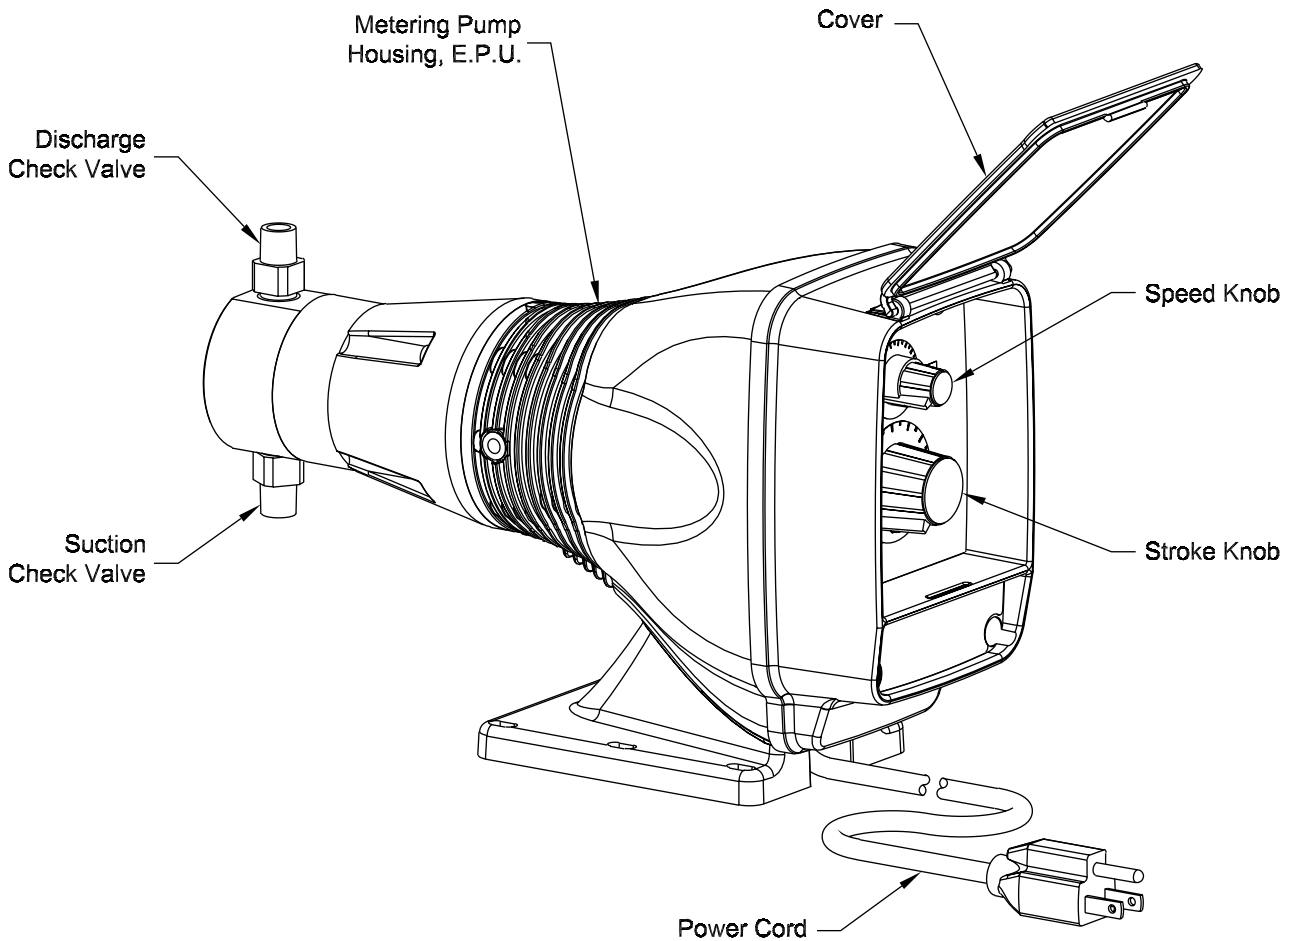

Instruction Supplement

Series HH1

Electronic Metering Pump

Metering Pump Component Diagram

201 Ivyland Road
Ivyland, PA 18974 USA
TEL: (215) 293-0401
FAX: (800) 327-7563
<http://www.lmipumps.com>