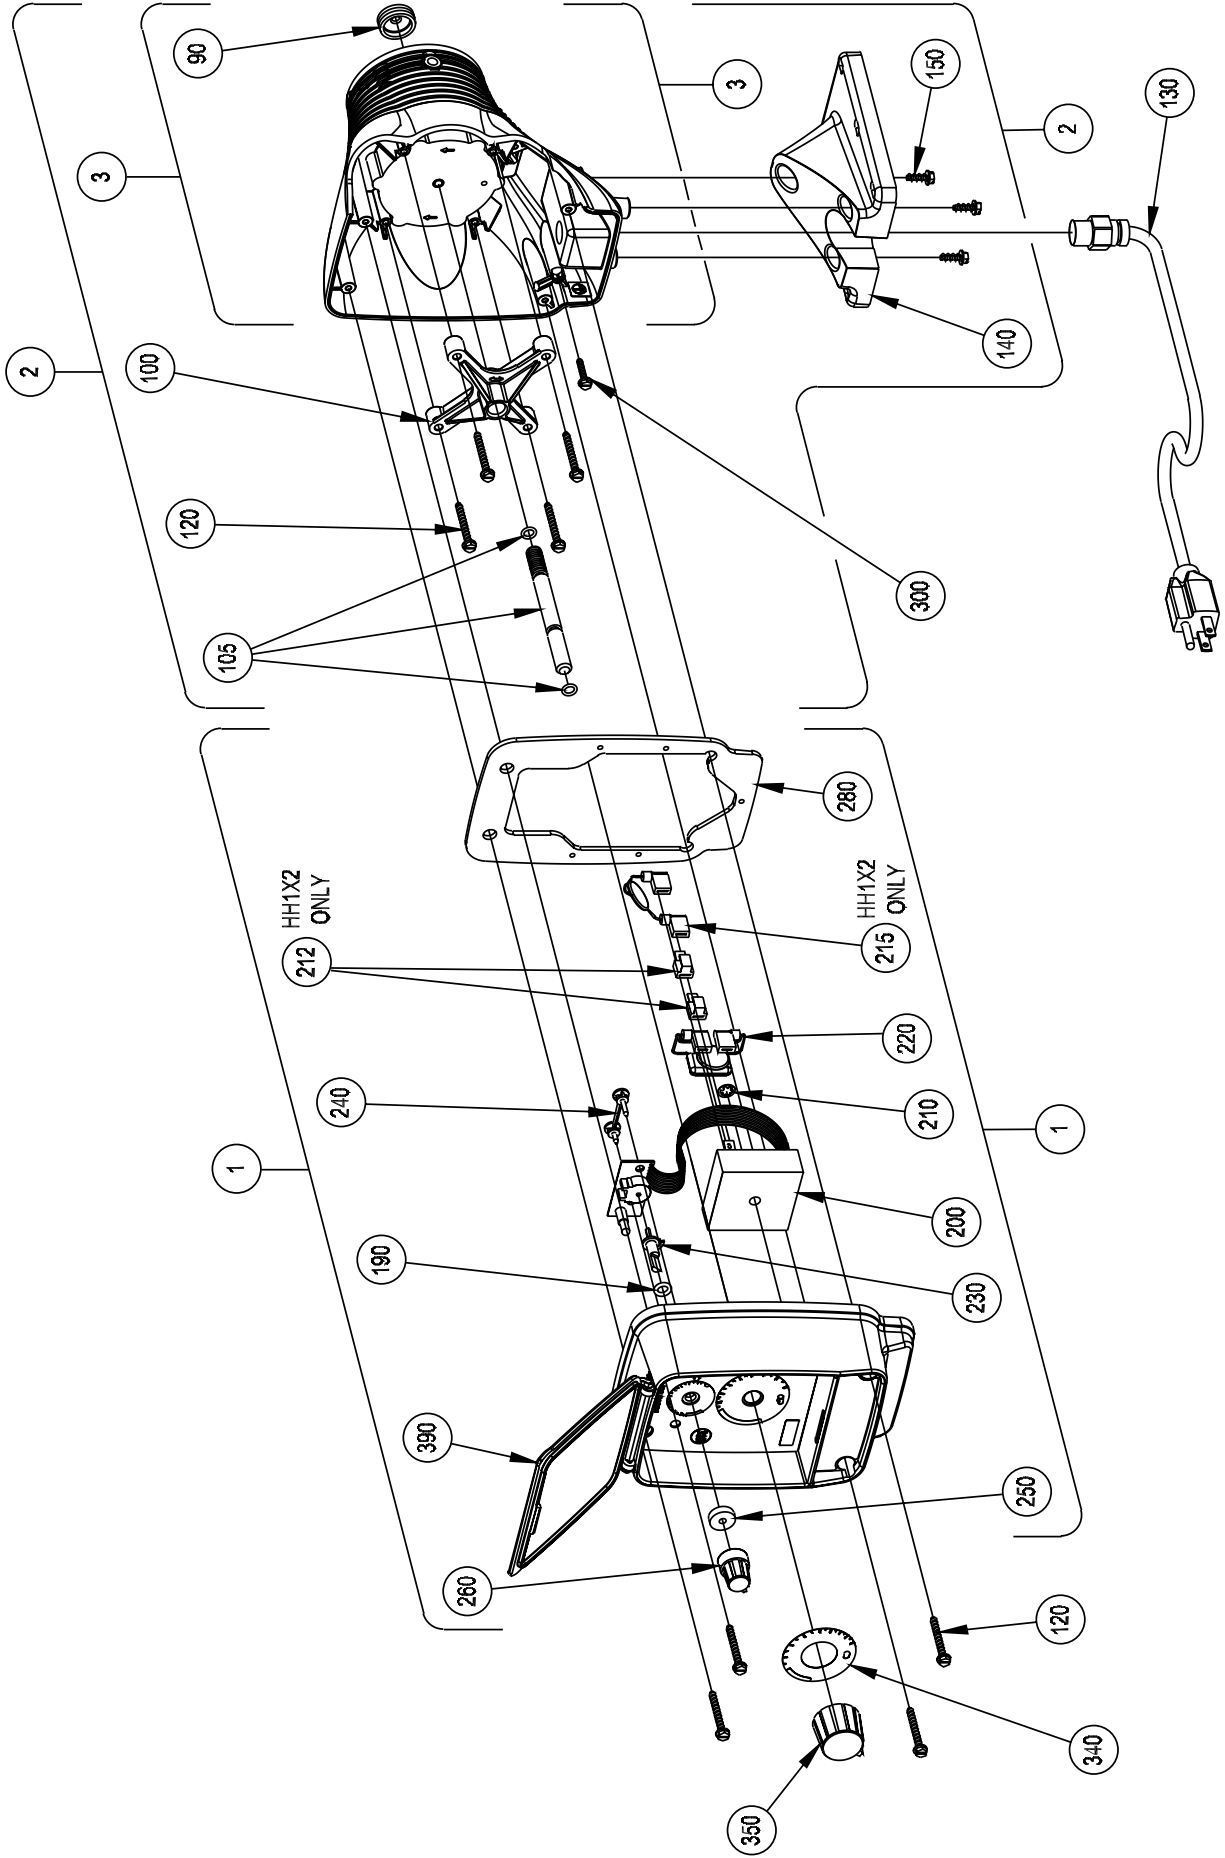

Series HH1 Drive Assembly Parts List

| Key No. | Model Series | Part No. | Description | Qty. |
|---------|-----------------------------------------------------------------------------------------------------------------|----------|------------------------------------|------|
| 1 | HH111, HH121, HH131 HH118, HH128, HH138 | 48013 | Control Panel Assembly, 115V | 1 |
| | HH112, HH122, HH132 | 48014 | Control Panel Assembly, 230V US | 1 |
| | HH113, HH123, HH133 HH115, HH125, HH135 HH116, HH126, HH136 HH117, HH127, HH137 | 48015 | Control Panel Assembly, 230-250V | 1 |
| | HH111, HH121, HH131 HH118, HH128, HH138 | 48071 | EPU w/ Stroke Adjustment, 115V | 1 |
| 2 | HH112, HH122, HH132 HH113, HH123, HH133 HH115, HH125, HH135 HH116, HH126, HH136 HH117, HH127, HH137 | 48072 | EPU w/ Stroke Adjustment, 230-250V | 1 |
| | HH111, HH121, HH131 HH118, HH128, HH138 | 48073 | EPU, 115V | 1 |
| 3 | HH112, HH122, HH132 HH113, HH123, HH133 HH115, HH125, HH135 HH116, HH126, HH136 HH117, HH127, HH137 | 48074 | EPU, 230-250V | 1 |
| | HH111, HH121, HH131 HH118, HH128, HH138 | 10973 | Seal | 1 |
| 90 | HH1 | 10973 | Seal | 1 |
| 100 | HH1 | 38886 | Stroke Adjustment Bracket | 1 |
| 105 | HH1 | 48012 | Stroke Adjustment Shaft Assembly | 1 |
| 120 | HH1 | 41227 | Screw | 8 |