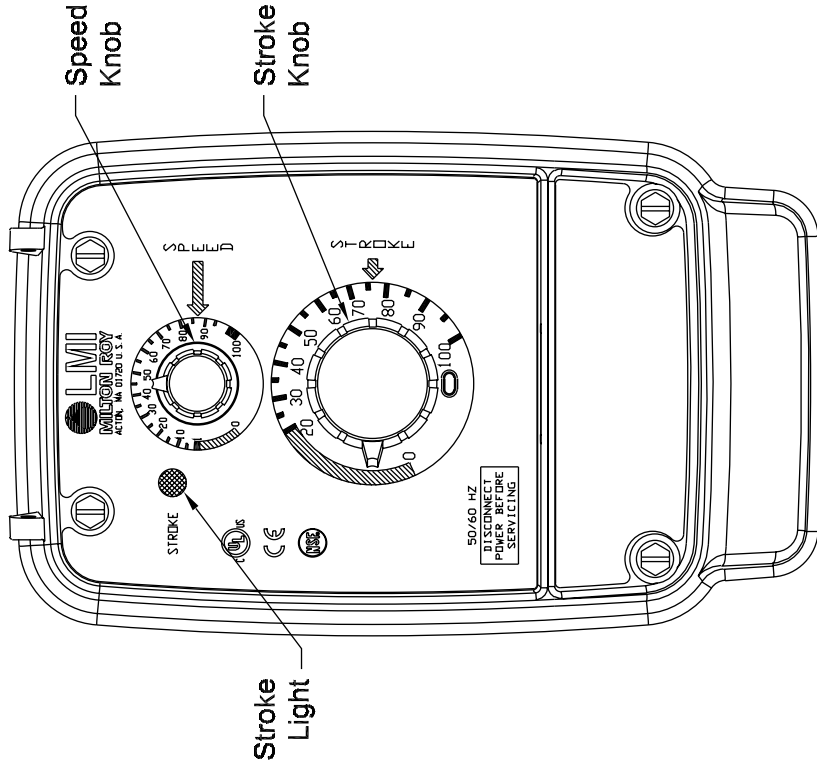

Series HH1 Control Panel Detail