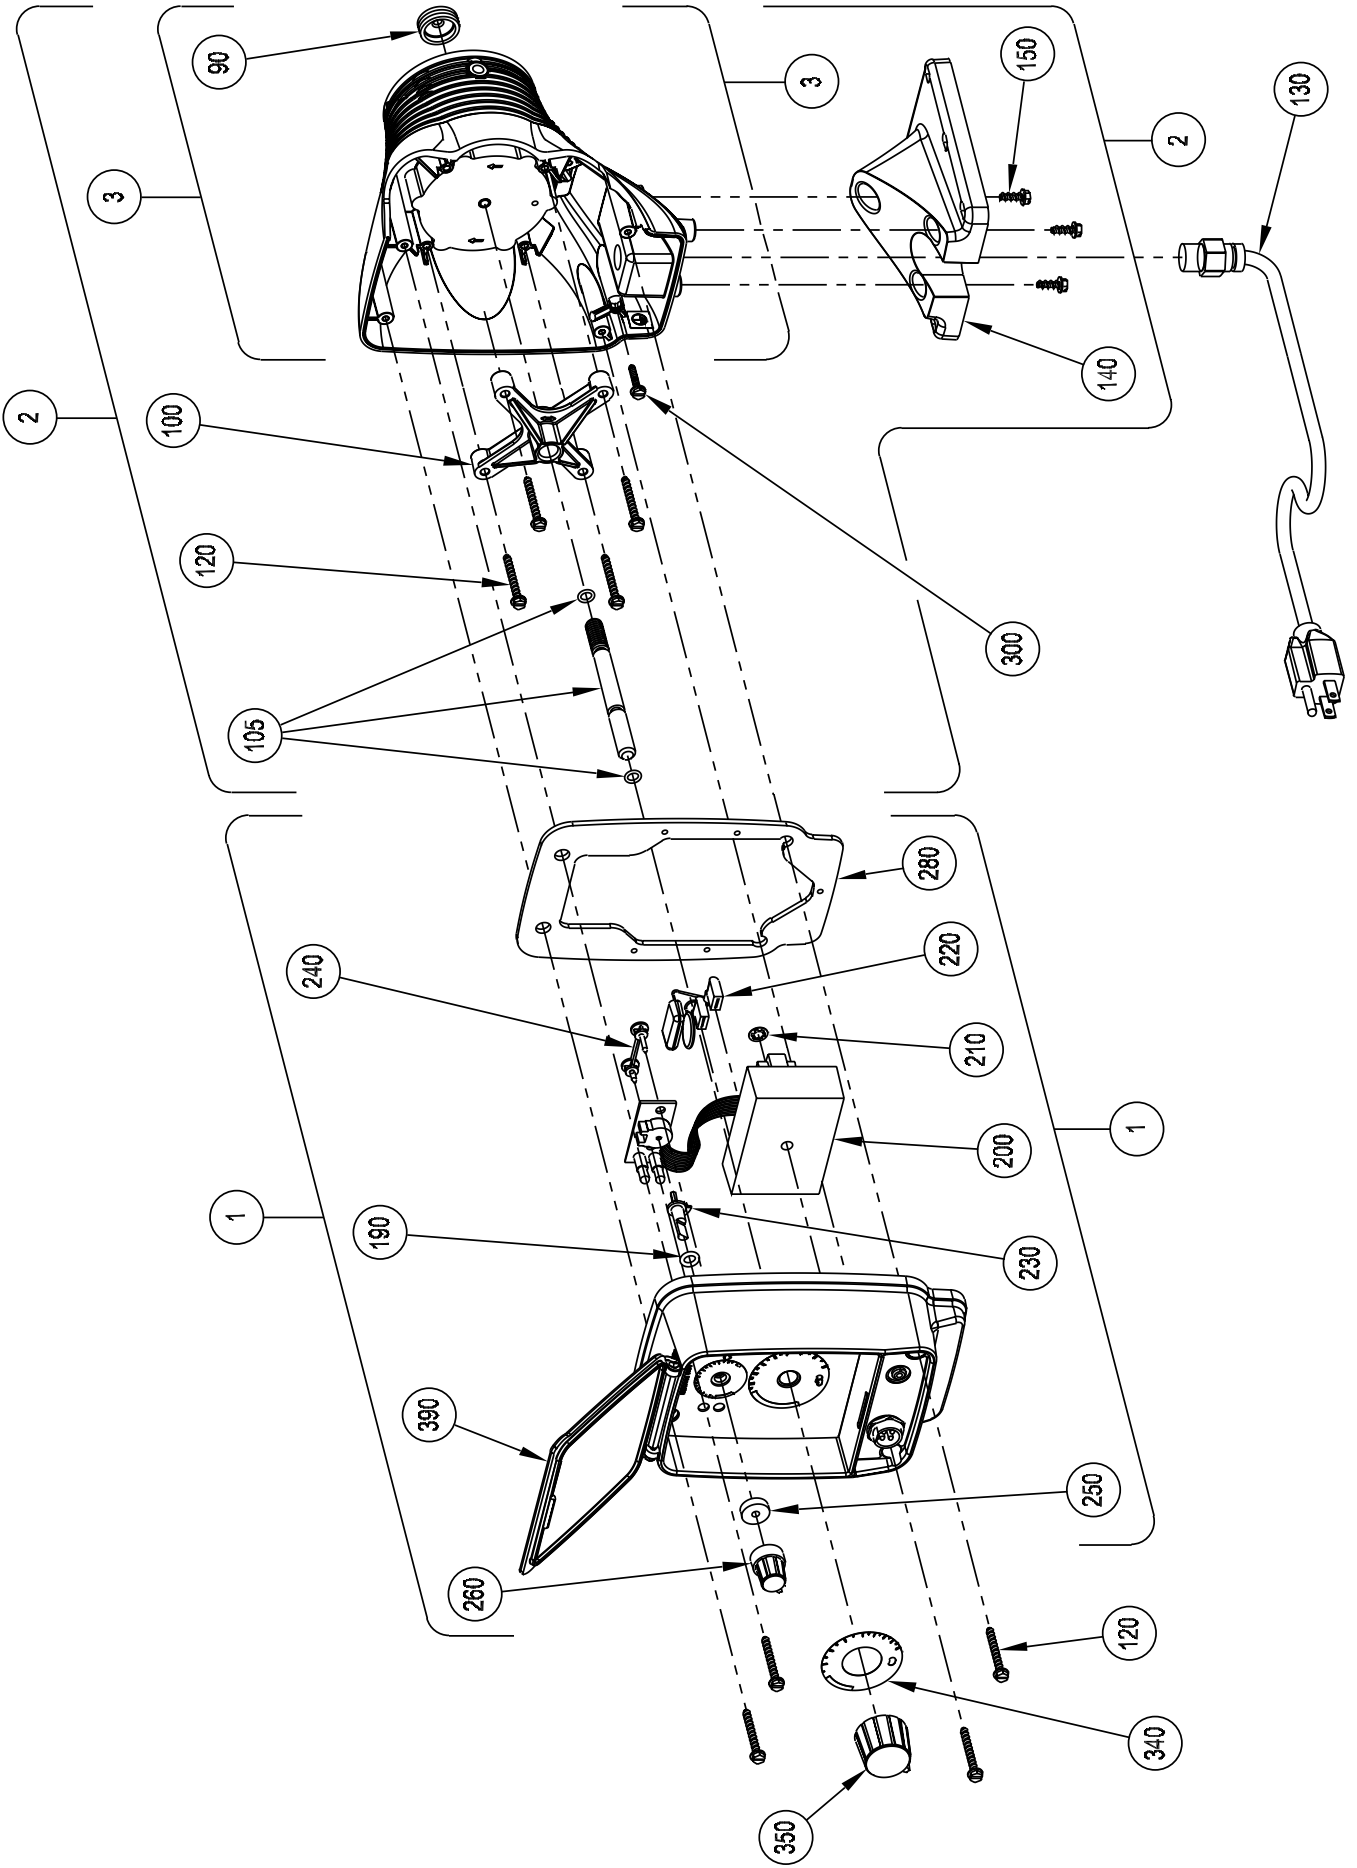

Series HH7 Drive Assembly Parts List

Key No.	Model Series	Part No.	Description	Qty.
1	HH711, HH721, HH731 HH718, HH728, HH738	48016	Control Panel Assembly, 115V	1
	HH712, HH722, HH732 HH713, HH723, HH733 HH715, HH725, HH735 HH716, HH726, HH736 HH717, HH727, HH737	48017	Control Panel Assembly, 230-250V	1
	HH711, HH721, HH731 HH718, HH728, HH738	48071	EPU w/ Stroke Adjustment, 115V	1
	HH712, HH722, HH732 HH713, HH723, HH733 HH715, HH725, HH735 HH716, HH726, HH736 HH717, HH727, HH737	48072	EPU w/ Stroke Adjustment, 230-250V	1
	HH711, HH721, HH731 HH718, HH728, HH738	48073	EPU, 115V	1
	HH712, HH722, HH732 HH713, HH723, HH733 HH715, HH725, HH735 HH716, HH726, HH736 HH717, HH727, HH737	48074	EPU, 230-250V	1
	HH711, HH721, HH731 HH718, HH728, HH738	48075	Power Cord Assembly, 115V, No Plug	1
2	HH711, HH721, HH731 HH718, HH728, HH738	37879	Foot	1
	HH712, HH722, HH732 HH713, HH723, HH733 HH715, HH725, HH735 HH716, HH726, HH736 HH717, HH727, HH737	38199	Screw	3
	HH711, HH721, HH731 HH718, HH728, HH738	34497	O-Ring	1
	HH711, HH721, HH731 HH718, HH728, HH738	37734	Pulsar, 120V	1
	HH712, HH722, HH732 HH713, HH723, HH733 HH715, HH725, HH735 HH716, HH726, HH736 HH717, HH727, HH737	37735	Pulsar, 230-250V	1
	HH711, HH721, HH731 HH718, HH728, HH738	10422	Retaining Ring	1
	HH711, HH721, HH731 HH718, HH728, HH738	35243	MOV and Capacitor Assy, 115V	1
3	HH712, HH722, HH732 HH713, HH723, HH733 HH715, HH725, HH735 HH716, HH726, HH736 HH717, HH727, HH737	35237	MOV and Capacitor Assy, 230-250V	1
	HH711, HH721, HH731 HH718, HH728, HH738	35743	Speed Shaft	1
	HH712, HH722, HH732 HH713, HH723, HH733 HH715, HH725, HH735 HH716, HH726, HH736 HH717, HH727, HH737	35744	Dual Pin	1
	HH711, HH721, HH731 HH718, HH728, HH738	30803	Gasket	1
	HH712, HH722, HH732 HH713, HH723, HH733 HH715, HH725, HH735 HH716, HH726, HH736 HH717, HH727, HH737	30709	Speed Knob	1
	HH711, HH721, HH731 HH718, HH728, HH738	38887	Gasket	1
	HH712, HH722, HH732 HH713, HH723, HH733 HH715, HH725, HH735 HH716, HH726, HH736 HH717, HH727, HH737	41244	Screw	1
130	HH711, HH721, HH731 HH718, HH728, HH738	35169	Stroke Dial	1
	HH712, HH722, HH732 HH713, HH723, HH733 HH715, HH725, HH735 HH716, HH726, HH736 HH717, HH727, HH737	35166	Stroke Dial	1
	HH711, HH721, HH731 HH718, HH728, HH738	35160	Stroke Dial	1
	HH712, HH722, HH732 HH713, HH723, HH733 HH715, HH725, HH735 HH716, HH726, HH736 HH717, HH727, HH737	31890	Stroke Knob Assembly	1
	HH711, HH721, HH731 HH718, HH728, HH738	37974	Cover	1
	HH712, HH722, HH732 HH713, HH723, HH733 HH715, HH725, HH735 HH716, HH726, HH736 HH717, HH727, HH737	10973	Seal	1
	HH711, HH721, HH731 HH718, HH728, HH738	38886	Stroke Adjustment Bracket	1
90	HH711, HH721, HH731 HH718, HH728, HH738	48012	Stroke Adjustment Shaft Assembly	1
	HH712, HH722, HH732 HH713, HH723, HH733 HH715, HH725, HH735 HH716, HH726, HH736 HH717, HH727, HH737	41227	Screw	8
	HH711, HH721, HH731 HH718, HH728, HH738	29033CE	Power Cord Assembly, 115V US	1
	HH712, HH722, HH732 HH713, HH723, HH733 HH715, HH725, HH735 HH716, HH726, HH736 HH717, HH727, HH737	29039CE	Power Cord Assembly, 230V US	1
	HH711, HH721, HH731 HH718, HH728, HH738	48076	Power Cord Assembly, 230V DIN	1
	HH712, HH722, HH732 HH713, HH723, HH733 HH715, HH725, HH735 HH716, HH726, HH736 HH717, HH727, HH737	48077	Power Cord Assembly, 240V UK	1
	HH711, HH721, HH731 HH718, HH728, HH738	29046CE	Power Cord Assembly, 250V AUST	1
100	HH711, HH721, HH731 HH718, HH728, HH738	29048CE	Power Cord Assembly, 230V SWISS	1
	HH712, HH722, HH732 HH713, HH723, HH733 HH715, HH725, HH735 HH716, HH726, HH736 HH717, HH727, HH737	48075	Power Cord Assembly, 115V, No Plug	1