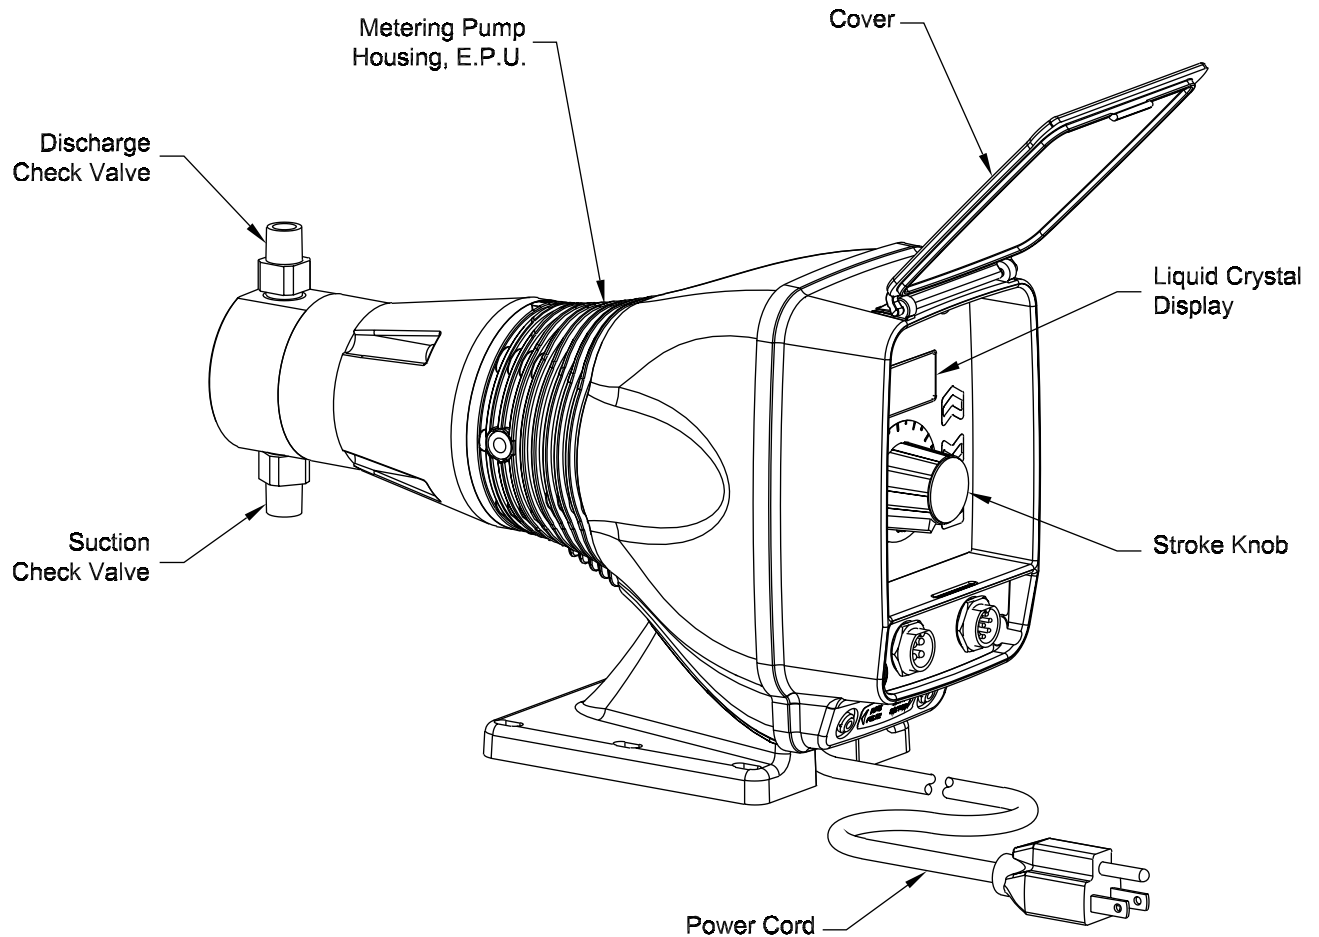

Instruction Supplement

Series HH9

Electronic Metering Pump

Metering Pump Component Diagram

201 Ivyland Road
Ivyland, PA 18974 USA
TEL: (215) 293-0401
FAX: (800) 327-7563
<http://www.lmipumps.com>