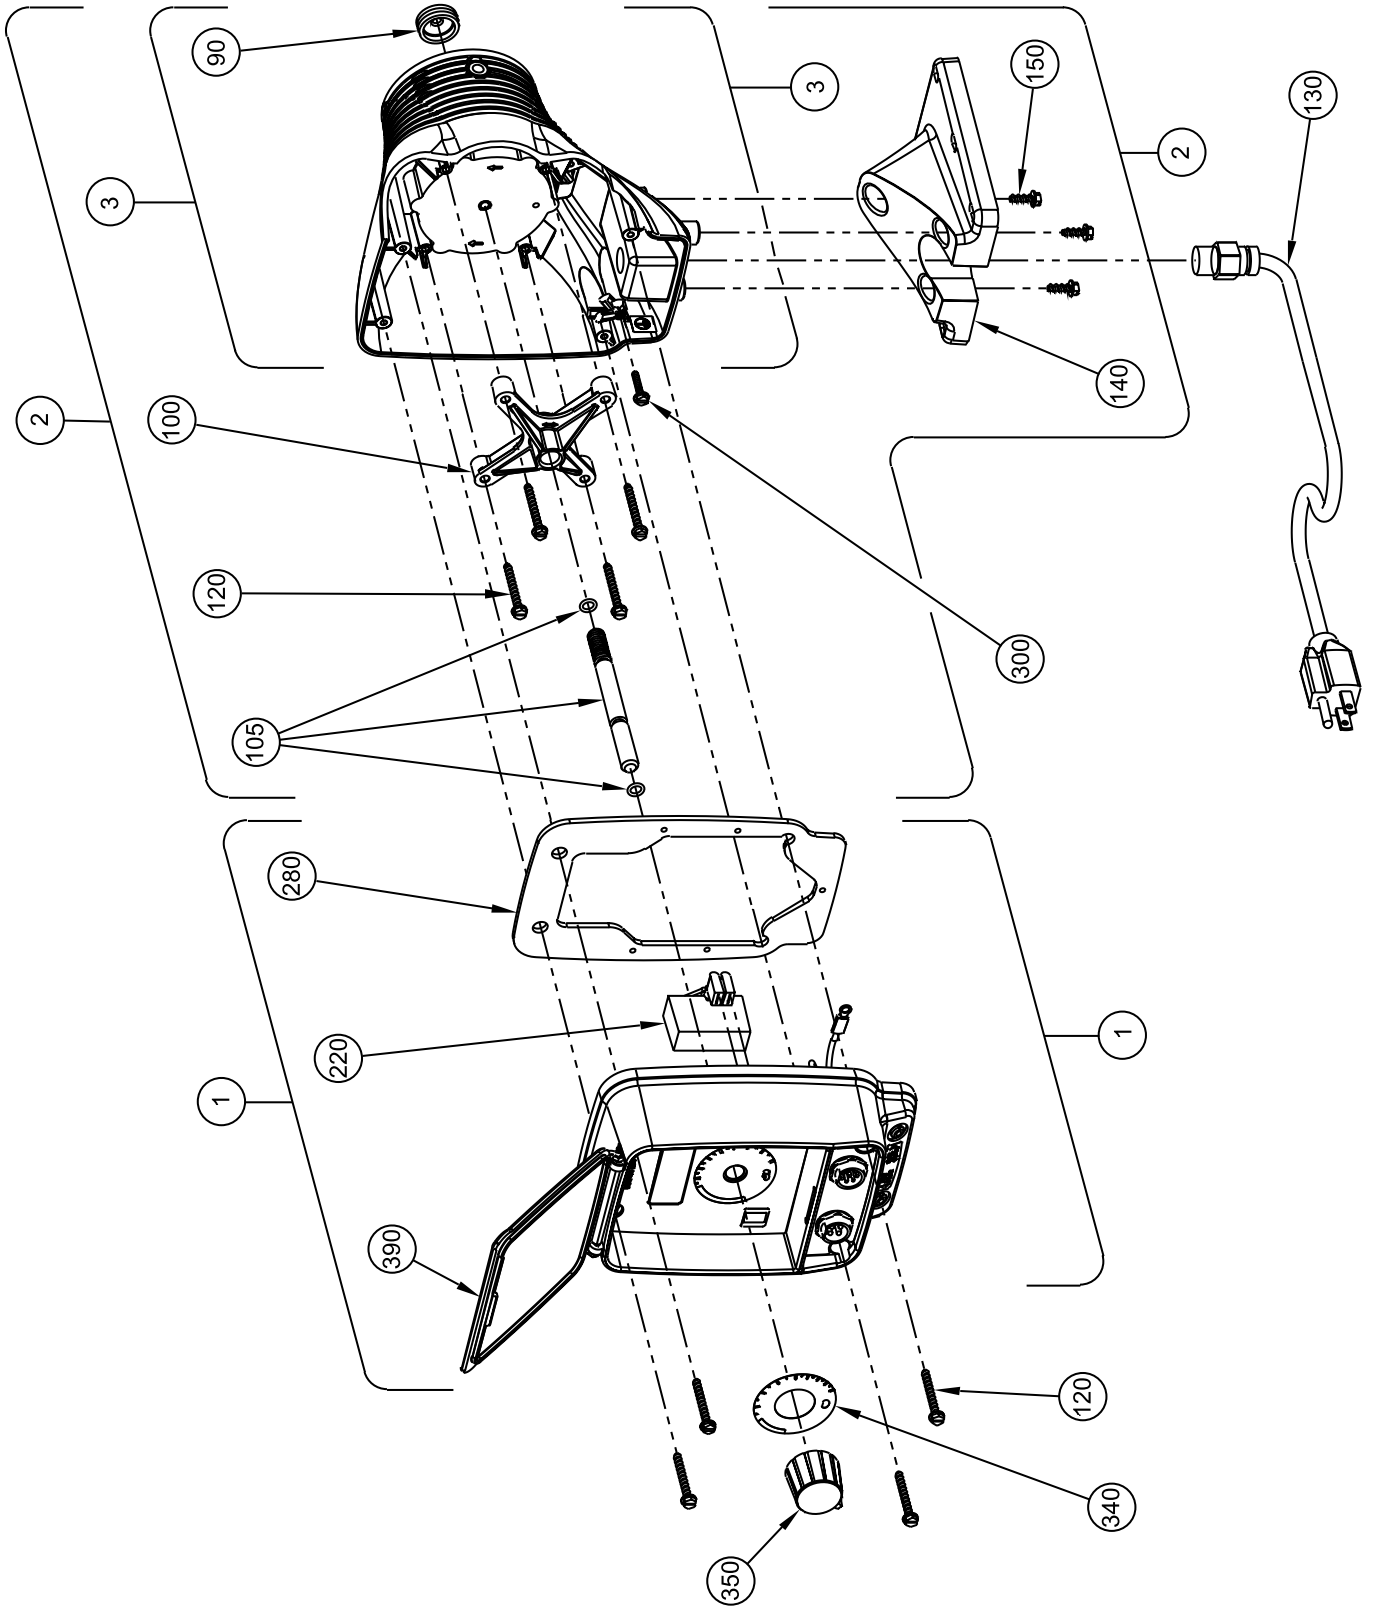

Series HH9 Drive Assembly Parts List

Key No.	Model Series	Part No.	Description	Qty.
1	HH911, HH921, HH931 HH918, HH928, HH938	48018	Control Panel Assembly, 115V	1
	HH912, HH922, HH932 HH913, HH923, HH933 HH915, HH925, HH935 HH916, HH926, HH936 HH917, HH927, HH937	48019	Control Panel Assembly, 230-250V	1
	HH911, HH921, HH931 HH918, HH928, HH938	48071	EPU w/ Stroke Adjustment, 115V	1
	HH912, HH922, HH932 HH913, HH923, HH933 HH915, HH925, HH935 HH916, HH926, HH936 HH917, HH927, HH937	48072	EPU w/ Stroke Adjustment, 230-250V	1
	HH911, HH921, HH931 HH918, HH928, HH938	48073	EPU, 115V	1
	HH912, HH922, HH932 HH913, HH923, HH933 HH915, HH925, HH935 HH916, HH926, HH936 HH917, HH927, HH937	48074	EPU, 230-250V	1
	HH912, HH922, HH932 HH913, HH923, HH933 HH915, HH925, HH935 HH916, HH926, HH936 HH917, HH927, HH937	10973	Seal	1
90	HH9	38886	Stroke Adjustment Bracket	1
100	HH9	48012	Stroke Adjustment Shaft Assembly	1
105	HH9	41227	Screw	8

Key No.	Model Series	Part No.	Description	Qty.
130	HH911, HH921, HH931	29033CE	Power Cord Assembly, 115V US	1
	HH912, HH922, HH932	29039CE	Power Cord Assembly, 230V US	1
	HH913, HH923, HH933	48076	Power Cord Assembly, 230V DIN	1
	HH915, HH925, HH935	48077	Power Cord Assembly, 240V UK	1
	HH916, HH926, HH936	29046CE	Power Cord Assembly, 250V AUST	1
	HH917, HH927, HH937	29048CE	Power Cord Assembly, 230V SWISS	1
	HH918, HH928, HH938	48075	Power Cord Assembly, 115V, No Plug	1
	HH9	37879	Foot	1
140	HH9	38199	Screw	3
	HH9	35254	MOV and Capacitor Assy, 115V	1
220	HH911, HH921, HH931 HH918, HH928, HH938	35255	MOV and Capacitor Assy, 230-250V	1
	HH912, HH922, HH932 HH913, HH923, HH933 HH915, HH925, HH935 HH916, HH926, HH936 HH917, HH927, HH937			
	HH9	38887	Gasket	1
	HH9	41244	Screw	1
	HH91	35169	Stroke Dial	1
	HH92	35166	Stroke Dial	1
340	HH93	35160	Stroke Dial	1
	HH9	31890	Stroke Knob Assembly	1
350	HH9	37974	Cover	1

Series HH9 Control Panel Detail

Series HH9 Wiring Diagram