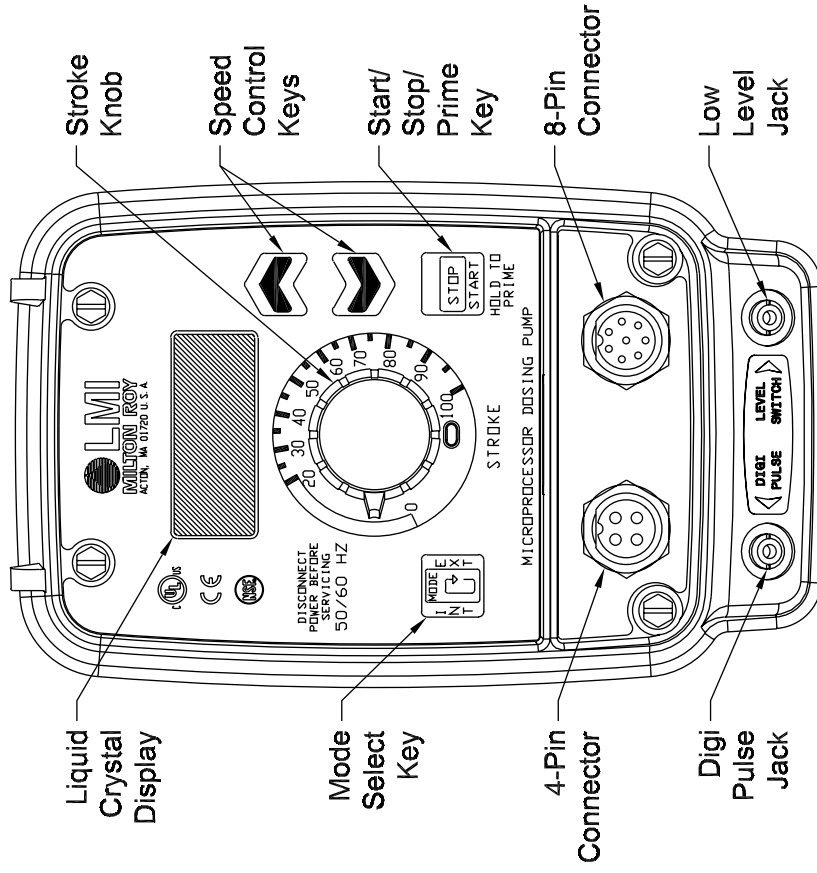

Series HH9 Control Panel Detail