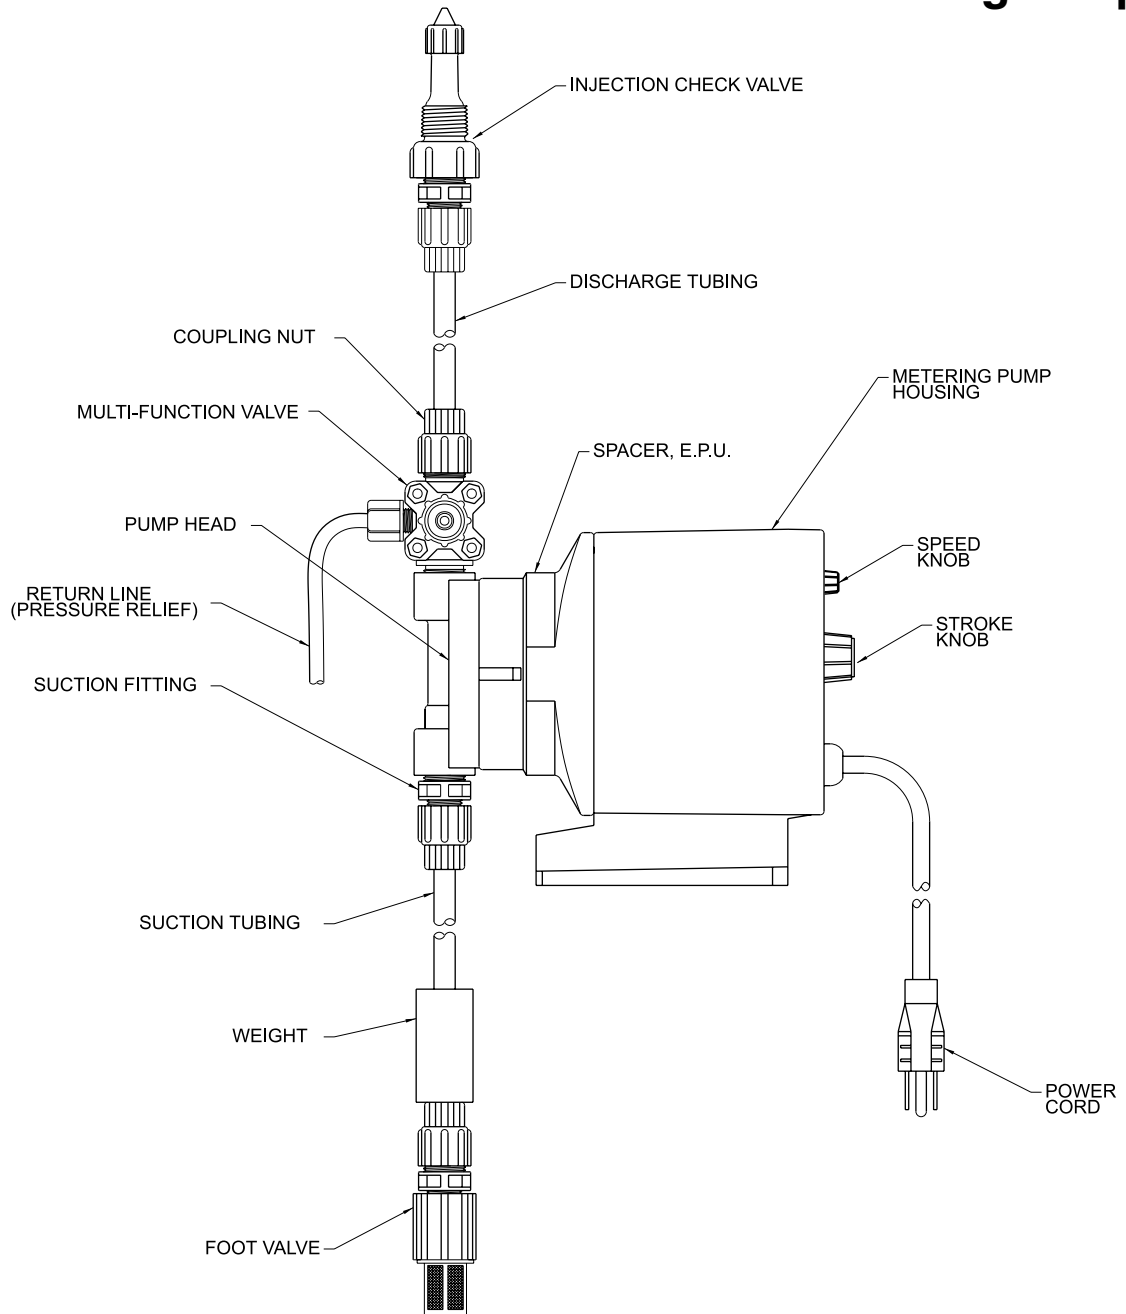

Instruction **Supplement**

Series P7

Electronic Metering Pump

Metering Pump Component Diagram

Series P7 Drive Assembly Parts List

Key No.	MODEL	PART NO.	DESCRIPTION	Qty.
1	P741	30240	EPU W/DISK 0.5	1
	P742, P743, P745, P746, P747	30241	EPU W/DISK 0.5	1
	P751	30242	EPU W/DISK 0.9	1
	P752, P753, P755, P756, P757	30243	EPU W/DISK 0.9	1
	P761	33338	EPU W/DISK 1.8	1
	P762, P763, P765, P766, P767	31781	EPU W/DISK 1.8	1
2	P741, P751, P761	34122	HOUSING ASSEMBLY W/PULSER, 115V	1
	P742, P752, P762	34123	HOUSING ASSEMBLY W/PULSER, 230V US	1
	P743, P753, P763	34124	HOUSING ASSEMBLY W/PULSER, 230V DIN	1
	P745, P755, P765	34125	HOUSING ASSEMBLY W/PULSER, 230V UK	1
	P746, P756, P766	34126	HOUSING ASSEMBLY W/PULSER, 230V AUST	1
	P747, P757, P767	34127	HOUSING ASSEMBLY W/PULSER, 230V SWISS	1
3	P74	29445	DISK, 0.5	1
	P75	26437	DISK, 0.9	1
	P76	29442	DISK, 1.8	1
4	P7	10973	SEAL	1
5	P741, P751	30154	EPU, 115V	1
	P742, P743, P745, P746, P747 P752, P753, P755, P756, P757	30155	EPU, 230V	1
	P761	31862	EPU, 115V	1
	P762, P763, P765, P766, P767	31131	EPU, 230V	1
6	P7	10166	O-RING	1
7	P7	10182-1	WIRE TERMINAL (FEMALE)	1
8	P7	25070-1	WIRE TERMINAL (MALE)	1
9	P7	10422	RETAINING RING	1
10	P7	25963	WASHER, NYLON	1
11	P7	30391	WASHER, RUBBER	1
12	P7	35477	DUAL PIN	1
13	P741, P751, P761	37823	PULSER, 115V	1
	P742, P752, P762 P743, P753, P763 P745, P755, P765 P746, P756, P766 P747, P757, P767	37824	PULSER, 230V	1

Key No.	MODEL	PART NO.	DESCRIPTION	Qty.
14	P7	35743	SPEED SHAFT	1
15	P7	34497	O-RING	1
16	P7	10368-1	WIRE TERMINAL (MALE)	1
17	P7	25414	SPRING	1
18	P741, P751, P761	33448	VARISTOR ASM, 115V	1
	P742, P752, P762	31255	VARISTOR ASM, 230V, US	1
	P743, P753, P763 P745, P755, P765 P746, P756, P766 P747, P757, P767	33449	VARISTOR ASM, 230V	1
19	P741, P751, P761	34374	HOUSING ASSEMBLY, 115V	1
	P742, P752, P762	34375	HOUSING ASSEMBLY, 230V US	1
	P743, P753, P763	34376	HOUSING ASSEMBLY, 230V DIN	1
	P745, P755, P765	34377	HOUSING ASSEMBLY, 230V UK	1
	P746, P756, P766	34378	HOUSING ASSEMBLY, 230V AUST	1
	P747, P757, P767	34379	HOUSING ASSEMBLY, 230V SWISS	1
20	P7	30803	GASKET	1
21	P7	30709	SPEED KNOB	1
22	P76	31127	STROKE DIAL	1
23	P7	30295	STROKE KNOB	1
24	P7	25930	CAP	1
25	P7	30307	PLUG	1
26	P7	30306	SCREW	4