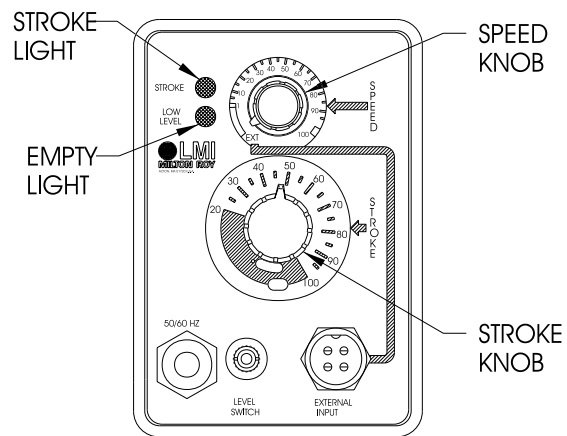

Series P7 Control Panel Detail